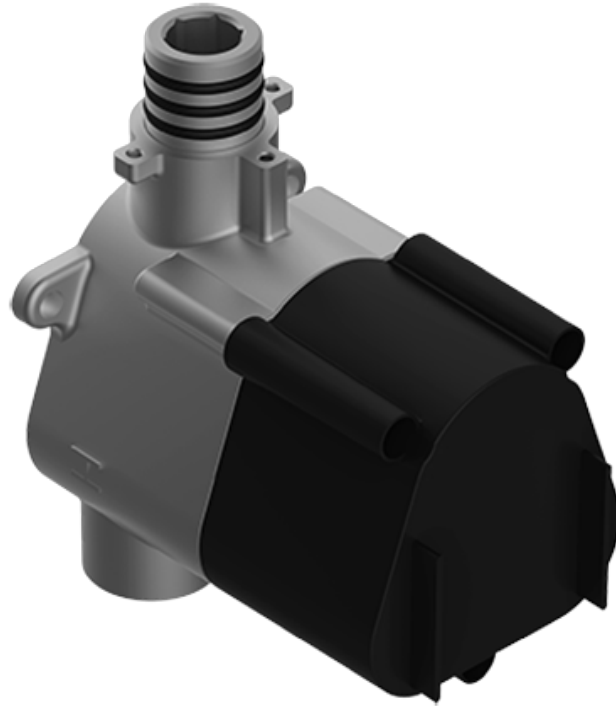

SHOWER
M-Series Thermostatic Shower
System - Tub and Shower with
Handshower
GL3.612WV-C17E0

GRAFF®

SHOWER
Thermostatic Rough Valve
G-8006

GRAFF®

Information

- 12.9 gpm @ 60 psi
- 3/4" universal inlets
- Built-in service stops
- Stacking outlet feature
- Complete serviceability from front of all units
- Supplied with protective plastic cover
- CalGreen compliant dependent on functions

Finishes

G-8006

M-Series

3/4" Concealed Thermostatic Rough Valve

Product Features

- 12.9 gpm @ 60 psi
- 3/4" universal inlets
- Built-in service stops
- Stacking outlet feature
- Complete serviceability from front of all units
- Supplied with protective plastic cover
- CalGreen compliant dependent on functions

www.graff-faucets.com | phone: 800-954-4723

SHOWER
 Three-Way Shared Function
 Diverter Control Valve WITHOUT
 Off Function (No Pass-Through)
G-8053S

Information

- ~11 gpm @ 60 psi
- 3/4" universal inlets/outlets with female threads
- Operates one function separately or two functions together
- Recommended to use with G-8077 Stop/Volume Control Valve
- Stacking inlet feature
- Supplied with protective plastic cover

Finishes

Architectural
White

G-8053S

3-way Diverter Valve - Rough - M-Series

SHOWER
M.E. M-Series Valve Trim with
Three Handles
G-8056-C17E0-T

Information

- Three metal handles
- Decorative trim plate
- Use with M-Series rough valves
- ADA