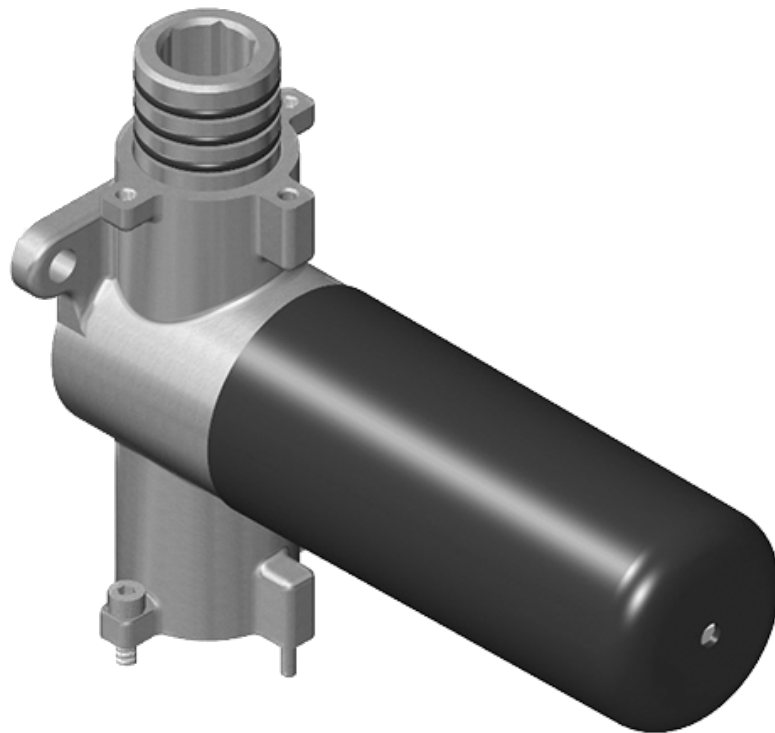

Finishes

G-8006

M-Series

3/4" Concealed Thermostatic Rough Valve

Product Features

- 12.9 gpm @ 60 psi
- 3/4" universal inlets
- Built-in service stops
- Stacking outlet feature
- Complete serviceability from front of all units
- Supplied with protective plastic cover
- CalGreen compliant dependent on functions

Finishes

Architectural
White

G-8053S

3-way Diverter Valve - Rough - M-Series

SHOWER
M.E. M-Series Valve Trim with
Three Handles
G-8056-C17E0-T

Information

- Three metal handles
- Decorative trim plate
- Use with M-Series rough valves
- ADA

Unfinished Brushed Brass

Architectural White

SHOWER
 Stop/Volume Control Rough Valve
G-8077

Information

- 18.1 gpm @ 60 psi
- 3/4" universal inlets/outlets with female threads
- Stacking inlet and outlet feature
- Supplied with protective plastic cover
- CalGreen compliant dependent on functions

Finishes

G-8077

M-Series

Stop/Volume Control Rough Valve

Product Features

- 3/4" universal inlets/outlets with female threads
- 18.1 gpm @ 60 psi
- Stacking inlet and outlet feature
- Supplied with protective plastic cover
- CalGreen compliant dependent on functions