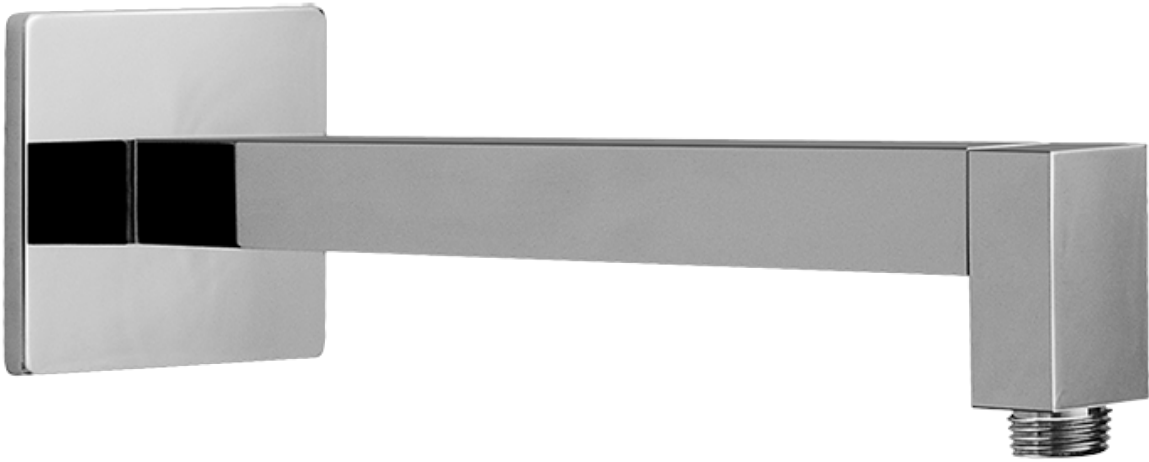

SHOWER
Contemporary 12" Shower Arm
G-8530

GRAFF®

Information

- Includes arm and square flange
- 1/2" NPT male thread inlet
- For use with all showerheads (especially G-8438)

Finishes