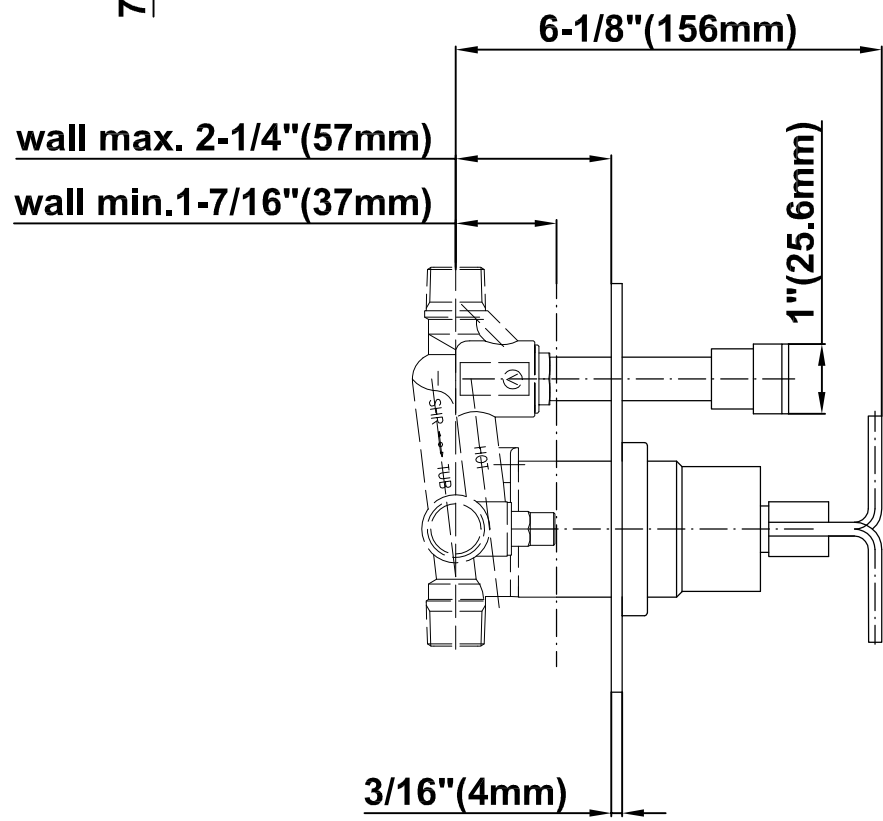

G-7296-C9S