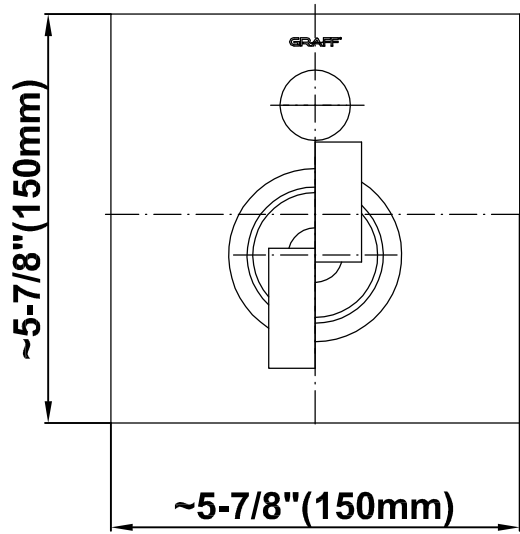

G-7296-C9S