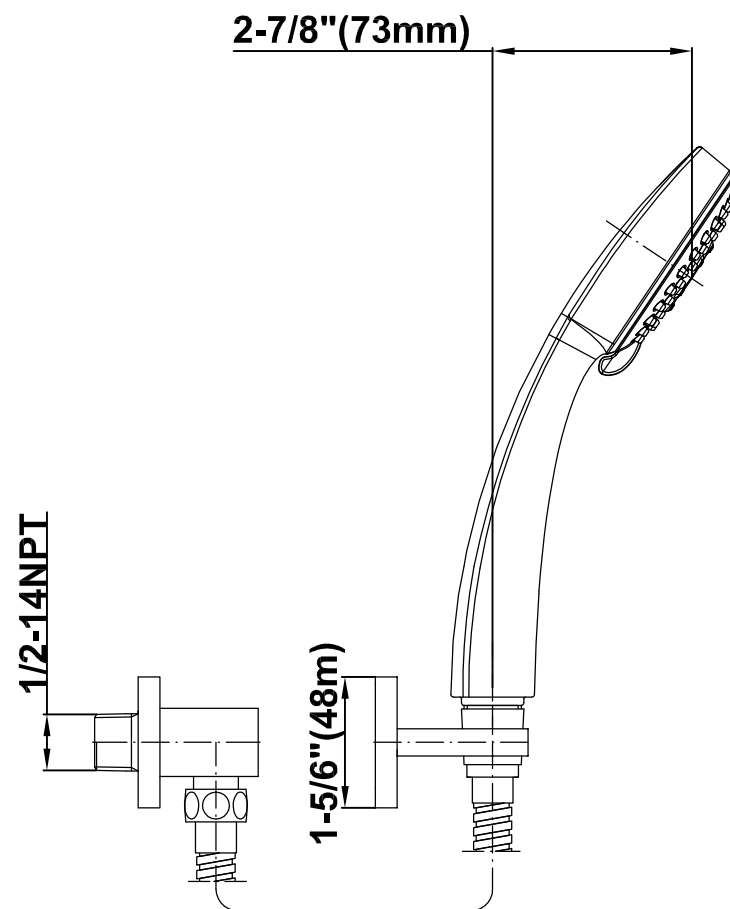

G-7296-C9S