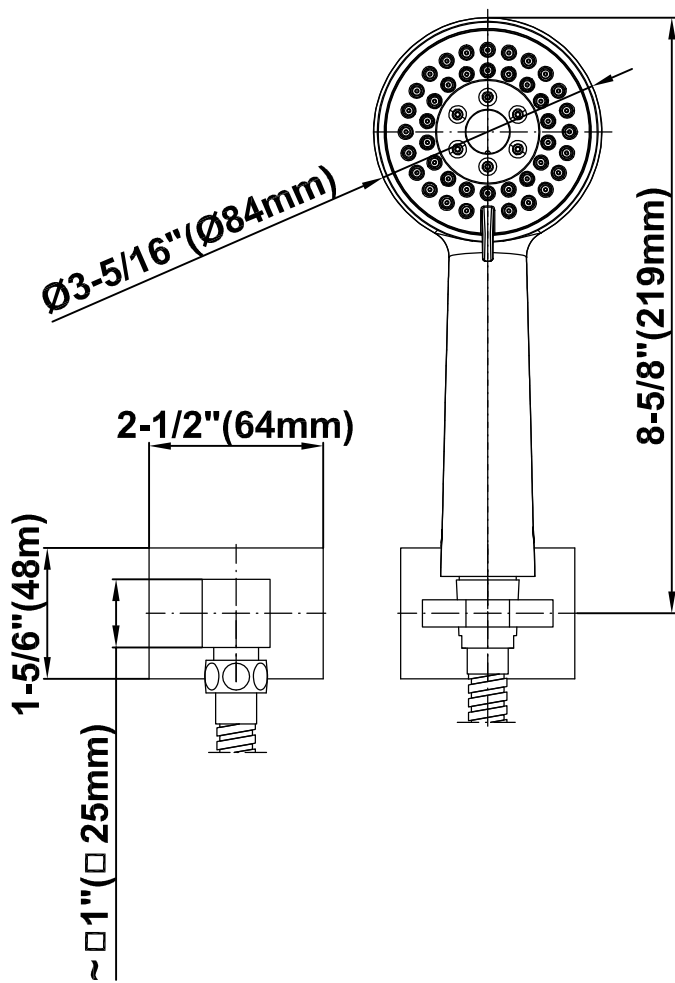

G-7296-C9S