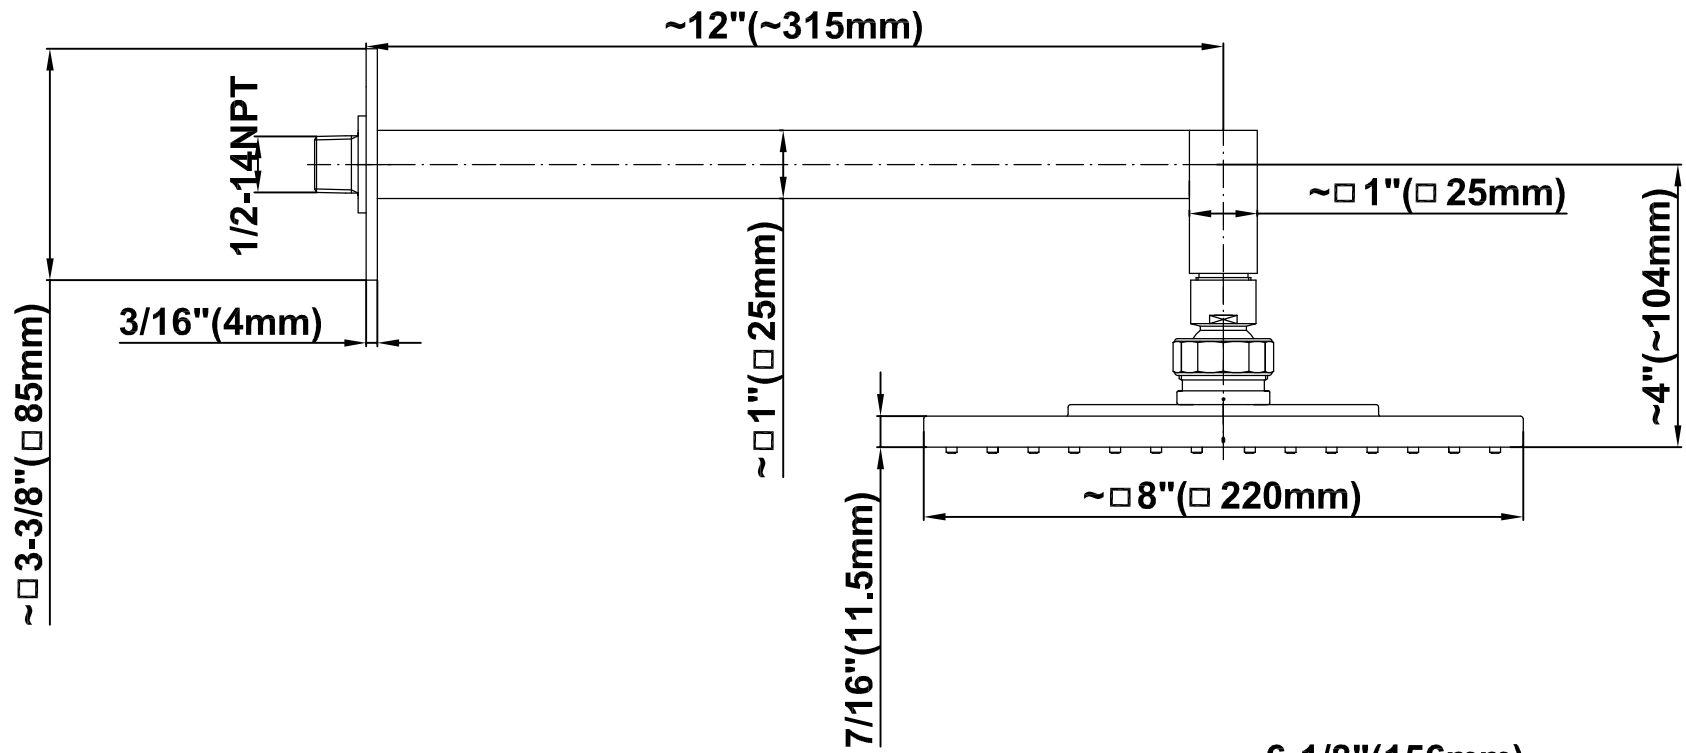

G-7296-C9S