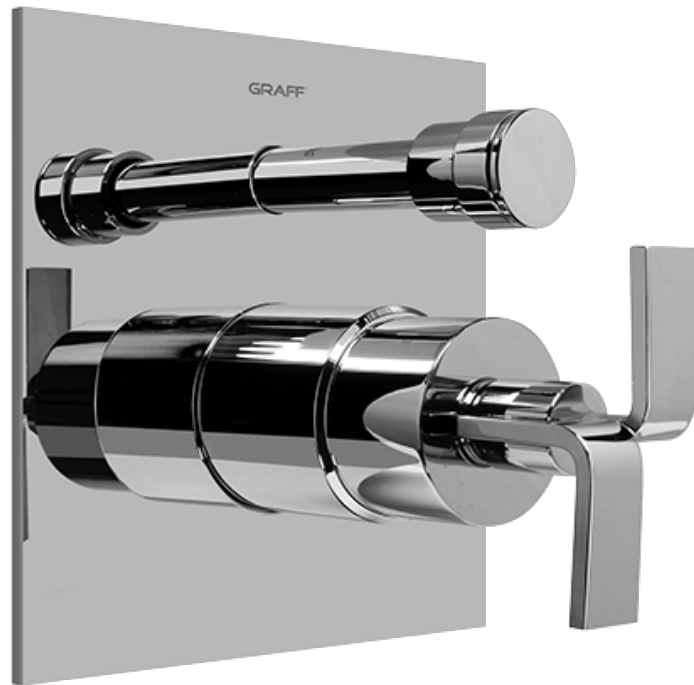

### Information

- Anti-scald protection
- 1/2" universal inlets/outlets with male threads
- Built-in service stops
- Push-button diverter
- For use with tub & shower configuration
- Supplied with protective plastic guard

### Product Features

- Anti-scald protection
- 1/2" universal inlets/outlets with male threads
- Built-in service stops
- Push-button diverter
- For use with tub & shower configuration
- Supplied with protective plastic guard

## Information

- Single metal lever handle
- Decorative trim plate
- Includes push-button diverter
- Use with G-7055 pressure balancing rough valve for shower and tub configurations
- To complete package, you must order rough valve
- ADA