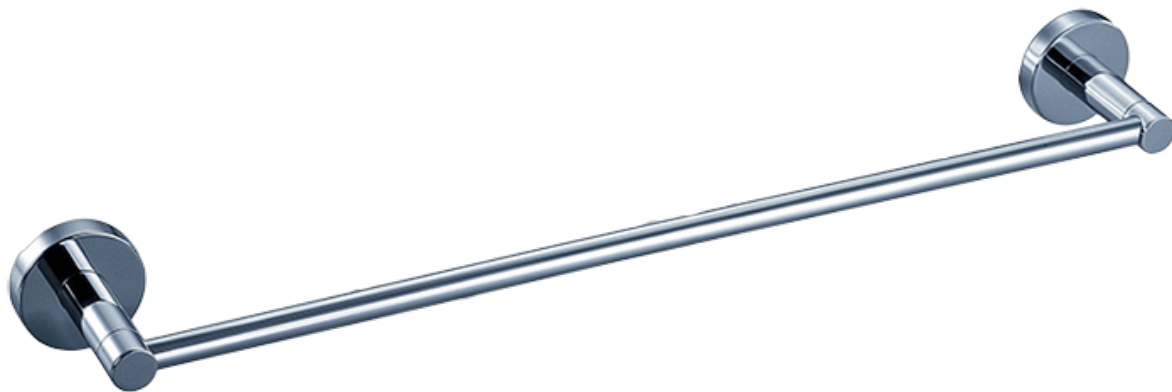

BATHROOM
M.E./Bali 24" Towel Bar
G-9134

GRAFF®

Finishes

24K Gold

24K Brushed
Gold

Brushed Brass
PVD

Architectural
Black™

Gunmetal

Matte Black

Olive Bronze

Onyx PVD®

Polished Brass
PVD

Polished
Chrome

Polished
Nickel

OR'osa PVD®

Steelnox®
(Satin Nickel)

Unfinished
Brass

Unfinished
Brushed Brass

Vintage
Brushed Brass

Architectural
White

G-9134

M.E. Series