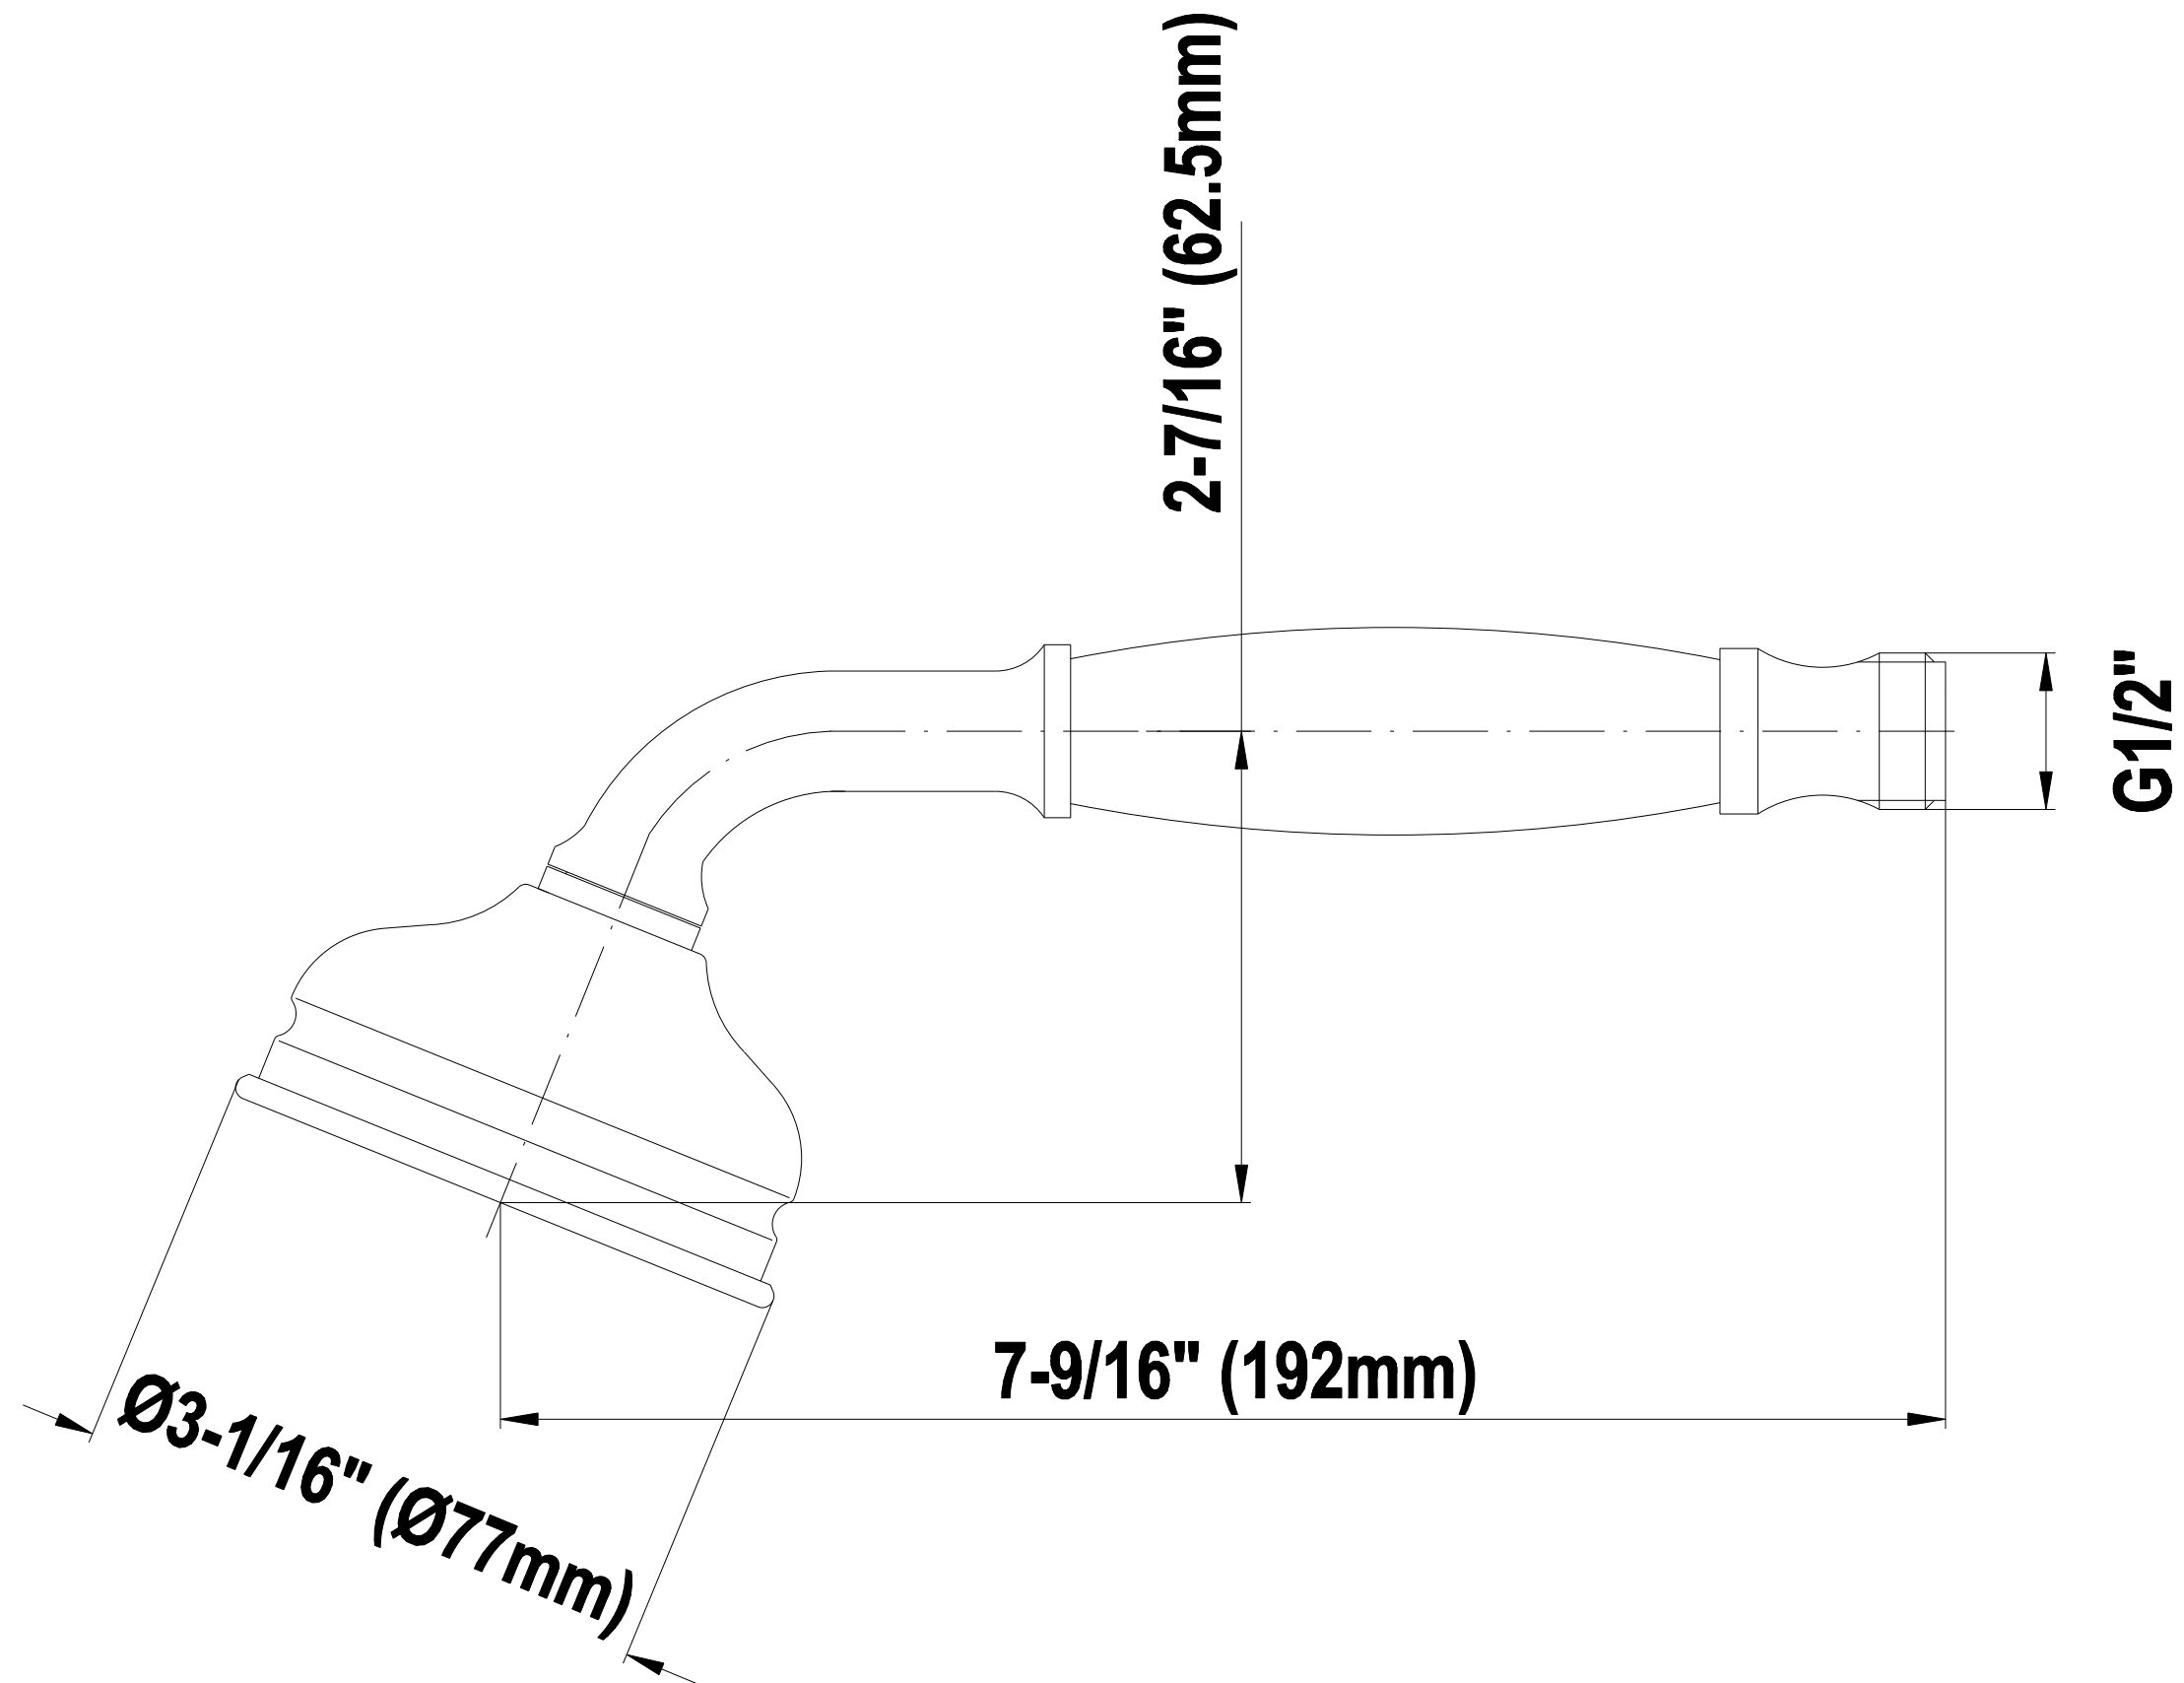

SHOWER  
Full Thermostatic Shower System  
with Transfer Valve (Rough &  
Trim)  
**GA5.222B-LM15S**

---

**GRAFF®**

**Information**

- 3/4" Thermostatic Valve
- 1/2" 4-Port Diverter Valve with 3 outlets and off function
- 8" Showerhead with 11" Wall-Mount Arm & Flange
- Swivel Body Sprays (3 pieces)
- Handshower Set w/Wall Bracket
- Showerhead Features No-Clog, Easy-Clean Spray Nozzles
- Flow Rates: showerhead  $\leq 2.0$  max gpm, handshower  $\leq 1.5$  max gpm

# Traditional Handshower G-8604

SHOWER  
59" Shower Hose  
**G-8605**

**GRAFF®**

---