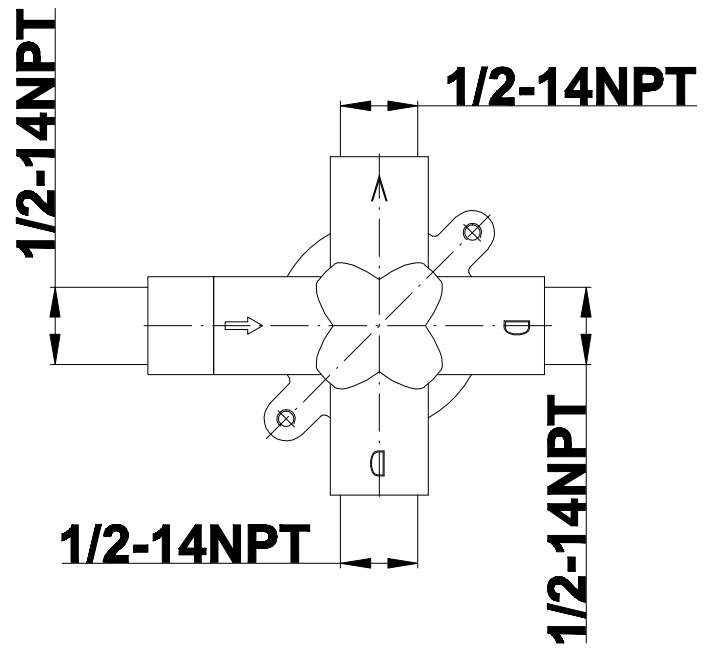

# G-8050

SHOWER  
Canterbury Transfer Valve Trim  
Plate and Handle  
**G-8060-LM15S-T**

**GRAFF®**