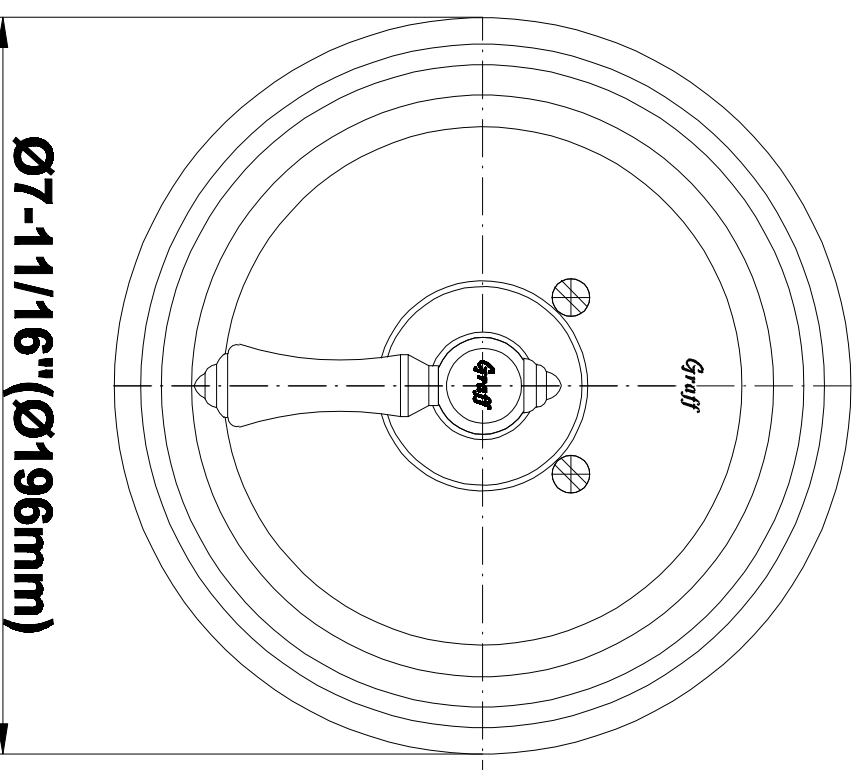

# G-8030

SHOWER  
3-Way High Flow Transfer Rough  
Valve WITH off function  
**G-8050**

**GRAFF®**