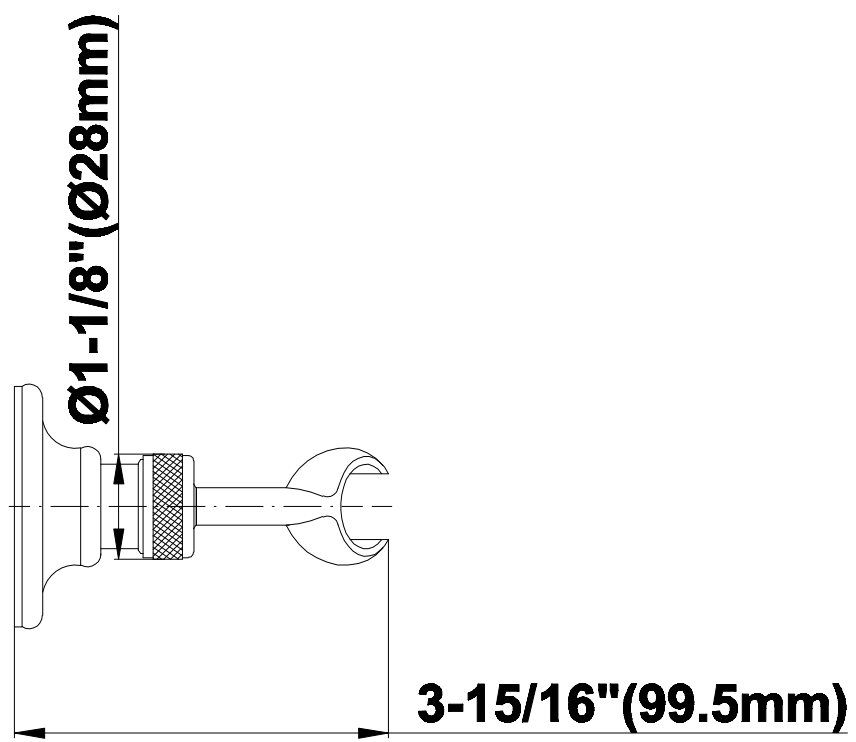

SHOWER  
Full Thermostatic Shower System  
with Transfer Valve (Rough &  
Trim)  
**GA5.222B-LM15S**

---

**GRAFF®**

**Information**

- 3/4" Thermostatic Valve
- 1/2" 4-Port Diverter Valve with 3 outlets and off function
- 8" Showerhead with 11" Wall-Mount Arm & Flange
- Swivel Body Sprays (3 pieces)
- Handshower Set w/Wall Bracket
- Showerhead Features No-Clog, Easy-Clean Spray Nozzles
- Flow Rates: showerhead  $\leq 2.0$  max gpm, handshower  $\leq 1.5$  max gpm

# G-8602

SHOWER  
Traditional Wall Supply Elbow  
**G-8603**

**GRAFF®**

---

**Information**

- 1/2" NPT female thread inlet

**Finishes**

24K Gold