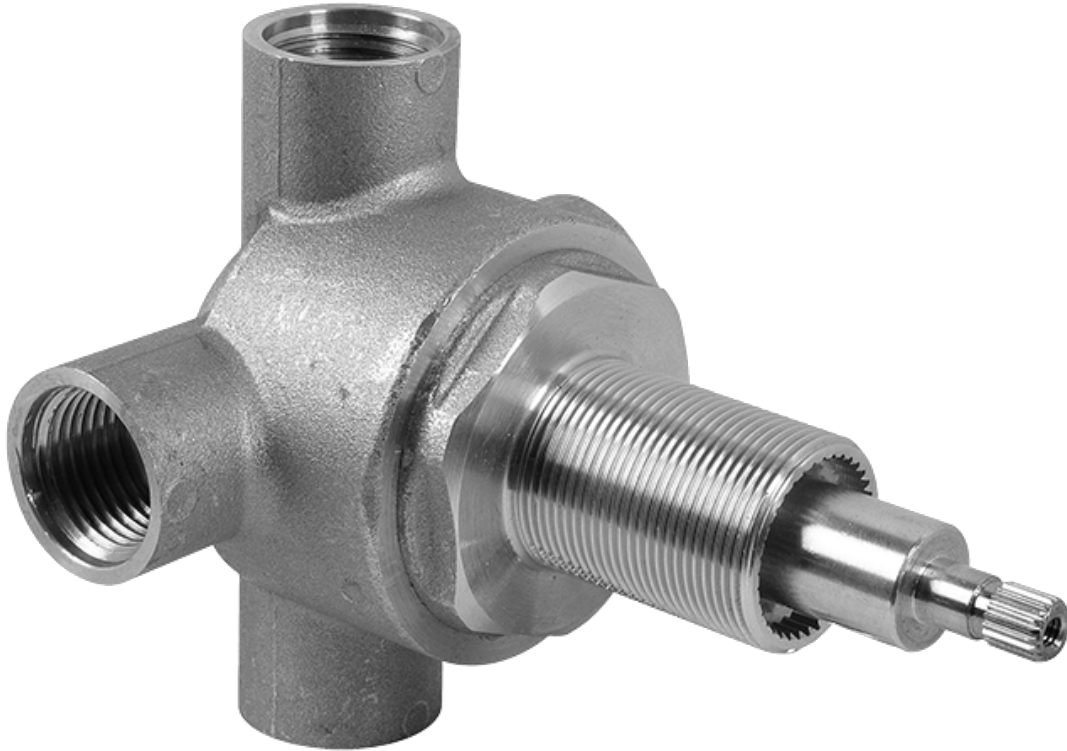

SHOWER  
Full Thermostatic Shower System  
with Transfer Valve (Rough &  
Trim)  
**GA5.222B-LM15S**

---

**GRAFF®**

**Information**

- 3/4" Thermostatic Valve
- 1/2" 4-Port Diverter Valve with 3 outlets and off function
- 8" Showerhead with 11" Wall-Mount Arm & Flange
- Swivel Body Sprays (3 pieces)
- Handshower Set w/Wall Bracket
- Showerhead Features No-Clog, Easy-Clean Spray Nozzles
- Flow Rates: showerhead  $\leq 2.0$  max gpm, handshower  $\leq 1.5$  max gpm

**Information**

- Single metal handle
- Decorative trim plate
- Use with G-8000 or G-8005 thermostatic rough valve
- To complete package, you must order rough valve
- ADA

**Finishes**

24K Gold

Olive Bronze

# G-8030

SHOWER  
3-Way High Flow Transfer Rough  
Valve WITH off function  
**G-8050**

**GRAFF®**

## Information

- Intended for use with Thermostatic Shower Systems
- 1/2" 3-way diverter valve with 3 outlets and off function
- Universal inlets/outlets with female threads
- Operates one function at a time
- Supplied with protective plastic cover
- CALGreen compliant depending on functions
- CALGreen