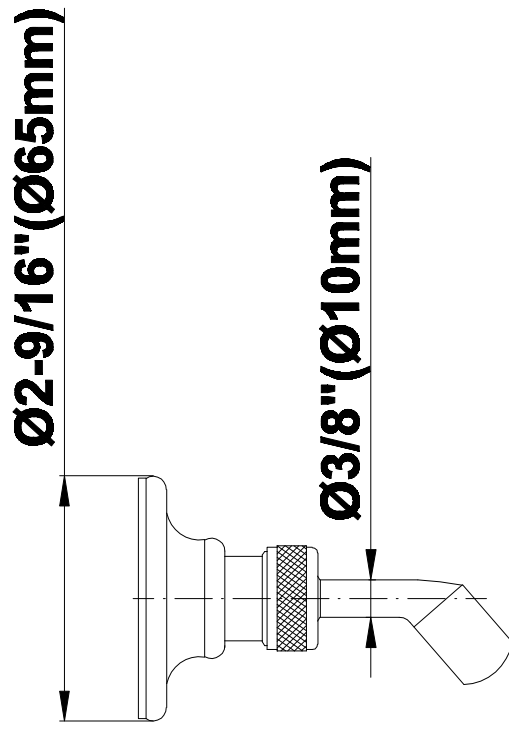

SHOWER  
Full Thermostatic Shower System  
with Transfer Valve (Rough &  
Trim)  
**GA5.222B-LM15S**

---

**GRAFF®**

**Information**

- 3/4" Thermostatic Valve
- 1/2" 4-Port Diverter Valve with 3 outlets and off function
- 8" Showerhead with 11" Wall-Mount Arm & Flange
- Swivel Body Sprays (3 pieces)
- Handshower Set w/Wall Bracket
- Showerhead Features No-Clog, Easy-Clean Spray Nozzles
- Flow Rates: showerhead  $\leq 2.0$  max gpm, handshower  $\leq 1.5$  max gpm

# G-8500

SHOWER  
Traditional Wall Bracket for  
Handshower  
**G-8602**

**GRAFF®**

**Information**

- Solid brass construction
- Swivel holder

**Finishes**

24K Gold

Olive Bronze

# G-8602

SHOWER  
Traditional Wall Supply Elbow  
**G-8603**

**GRAFF®**

---

**Information**

- 1/2" NPT female thread inlet

**Finishes**

24K Gold