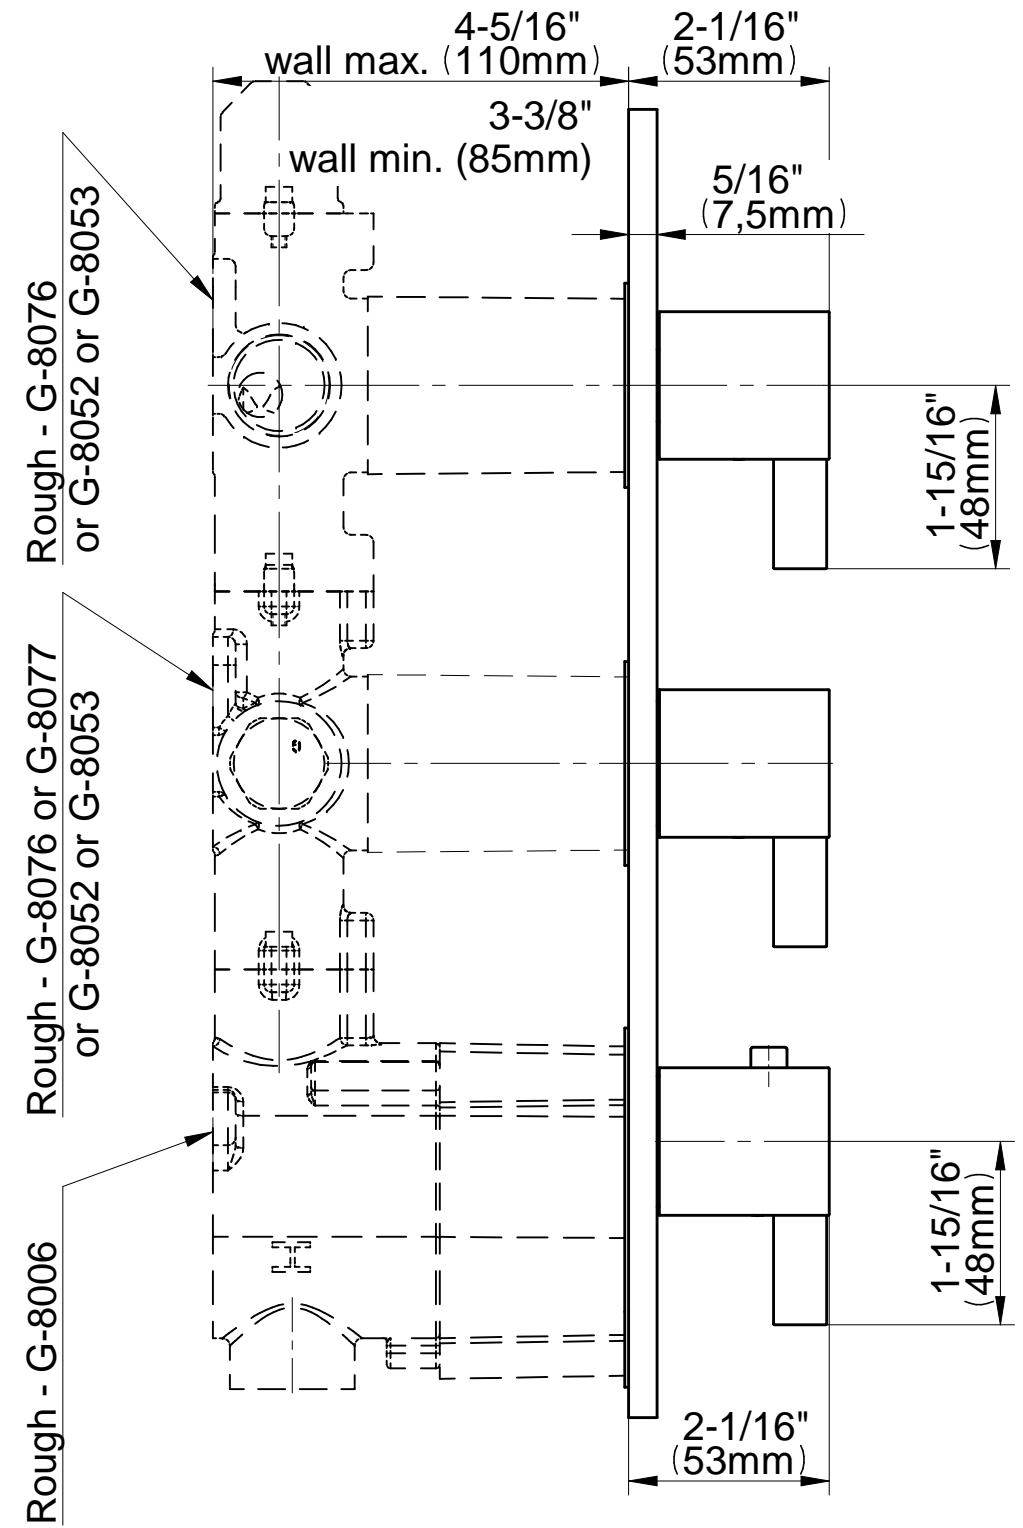

G-8057-LM39E0

Qubic Tre Series