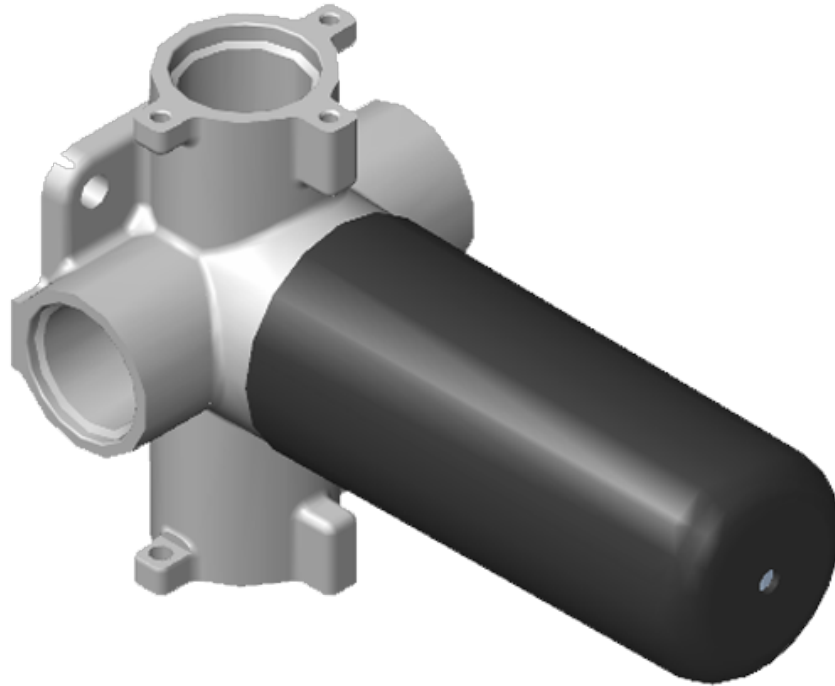

SHOWER
M-Series Thermostatic Shower
System - Tub and Shower with
Handshower
GM3.612WT-LM39E0

GRAFF®

Information

- 3/4" thermostatic valve and trim
- 3/4" stop/volume control valve and 3-way diverter valve
- 8" showerhead with 12" wall-mounted shower arm
- Showerhead features no-clog, easy-clean spray nozzles
- Handshower set with wall-mounted slide bar and 59" hose (PVD finishes use 59" flex hose)
- 8" contemporary tub spout
- Optional extension kit
- Flow rates: showerhead \leq 1.8 max gpm, handshower \leq 1.5 max gpm
- ADA
- CALGreen

SHOWER
Thermostatic Rough Valve
G-8006

GRAFF[®]

Information

- 12.9 gpm @ 60 psi
- 3/4" universal inlets
- Built-in service stops
- Stacking outlet feature
- Complete serviceability from front of all units
- Supplied with protective plastic cover
- CalGreen compliant dependent on functions

Steelnox[®]
(Satin Nickel)

Architectural
White

G-8006

M-Series

3/4" Concealed Thermostatic Rough Valve

Product Features

- 12.9 gpm @ 60 psi
- 3/4" universal inlets
- Built-in service stops
- Stacking outlet feature
- Complete serviceability from front of all units
- Supplied with protective plastic cover
- CalGreen compliant dependent on functions

www.graff-faucets.com | phone: 800-954-4723

SHOWER
Three-Way Diverter Control Valve
WITH Off Function (No Pass-
Through)
G-8053

GRAFF®

Information

- ~11.4 gpm @ 60 psi
- 3/4" universal inlets/outlets with female threads
- Operates one function at a time
- Stacking inlet feature
- Supplied with protective plastic cover
- CALGreen compliant depending on functions