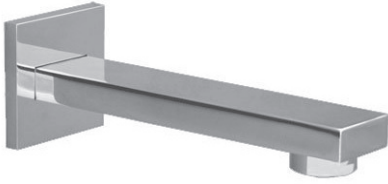

Polished
Chrome

Polished
Nickel

Steelnox®
(Satin Nickel)

Architectural
White

G-8575

Sade Collection

8" Contemporary Tub Spout

GRAFF[®]
CUTTING EDGE DESIGN

Product Features

- Includes spout ring
- 1/2" NPT male thread inlet

Available Finishes

- Polished Chrome
G-8575-PC
- Polished Nickel
G-8575-PN
- Steelnox® (Satin Nickel)
G-8575-SN
- Olive Bronze™
G-8575-OB
- Architectural Black with
Chrome Accents
G-8575-PC/BK