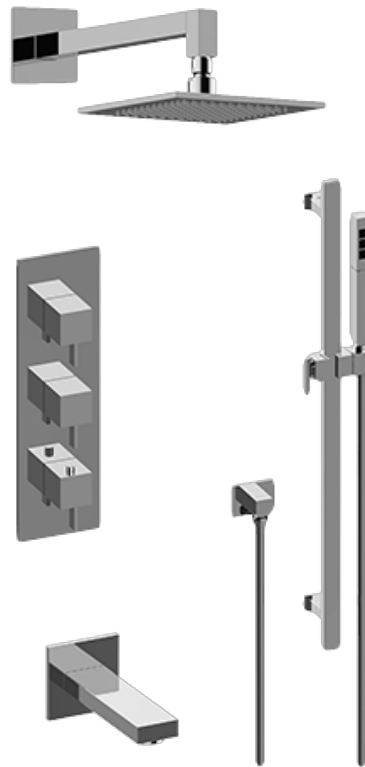

SHOWER
M-Series Thermostatic Shower
System - Tub and Shower with
Handshower
GM3.612WT-LM39E0

GRAFF®

Information

- 3/4" thermostatic valve and trim
- 3/4" stop/volume control valve and 3-way diverter valve
- 8" showerhead with 12" wall-mounted shower arm
- Showerhead features no-clog, easy-clean spray nozzles
- Handshower set with wall-mounted slide bar and 59" hose (PVD finishes use 59" flex hose)
- 8" contemporary tub spout
- Optional extension kit
- Flow rates: showerhead \leq 1.8 max gpm, handshower \leq 1.5 max gpm
- ADA
- CALGreen

SHOWER
Thermostatic Rough Valve
G-8006

GRAFF[®]

Information

- 12.9 gpm @ 60 psi
- 3/4" universal inlets
- Built-in service stops
- Stacking outlet feature
- Complete serviceability from front of all units
- Supplied with protective plastic cover
- CalGreen compliant dependent on functions