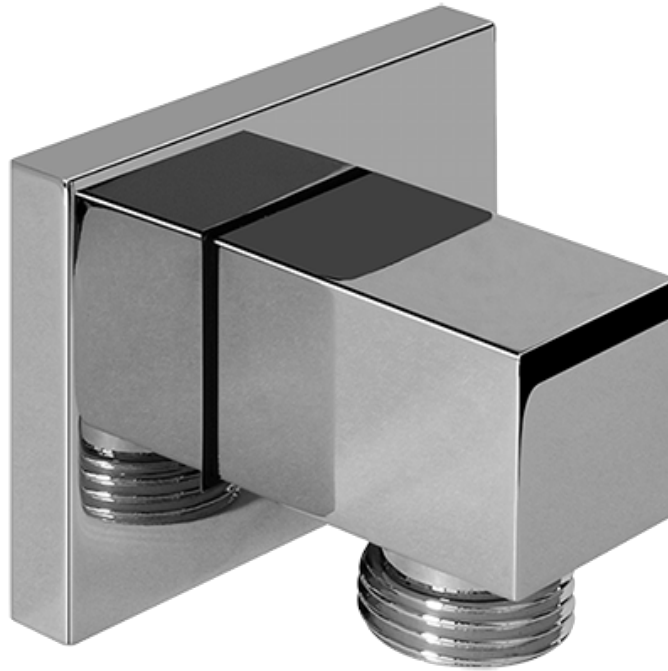

Steelnox®
(Satin Nickel)

Architectural
White

G-8631

Slide Bar Series

valid since 2014

SHOWER
Contemporary Square Wall Supply
Elbow
G-8633

GRAFF®

Information

- 1/2" NPT female thread inlet

Finishes

24K Gold

24K Brushed
Gold

Architectural
Black™

Brushed
Nickel

Matte Black

Polished
Chrome