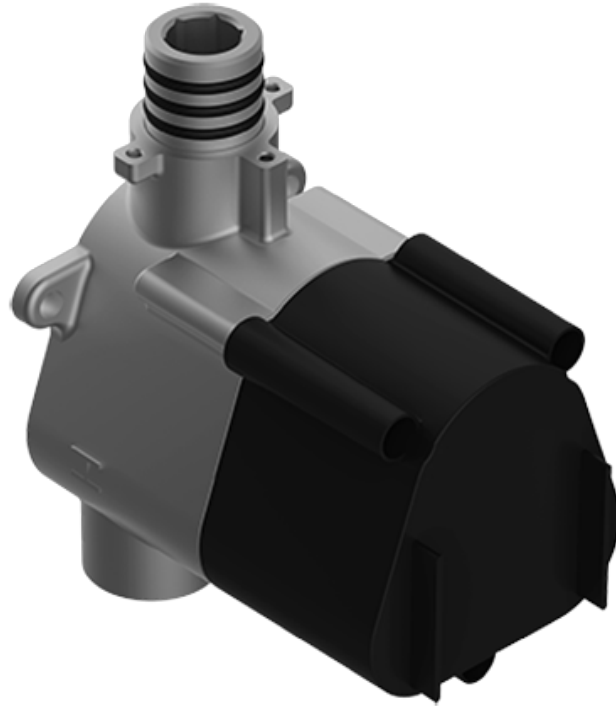

SHOWER
M-Series Thermostatic Shower
System - Tub and Shower with
Handshower
GM3.612WT-LM39E0

GRAFF®

Information

- 3/4" thermostatic valve and trim
- 3/4" stop/volume control valve and 3-way diverter valve
- 8" showerhead with 12" wall-mounted shower arm
- Showerhead features no-clog, easy-clean spray nozzles
- Handshower set with wall-mounted slide bar and 59" hose (PVD finishes use 59" flex hose)
- 8" contemporary tub spout
- Optional extension kit
- Flow rates: showerhead \leq 1.8 max gpm, handshower \leq 1.5 max gpm
- ADA
- CALGreen

SHOWER
Thermostatic Rough Valve
G-8006

GRAFF[®]

Information

- 12.9 gpm @ 60 psi
- 3/4" universal inlets
- Built-in service stops
- Stacking outlet feature
- Complete serviceability from front of all units
- Supplied with protective plastic cover
- CalGreen compliant dependent on functions

Steelnox[®]
(Satin Nickel)

Architectural
White

G-8006

M-Series

3/4" Concealed Thermostatic Rough Valve

Product Features

- 12.9 gpm @ 60 psi
- 3/4" universal inlets
- Built-in service stops
- Stacking outlet feature
- Complete serviceability from front of all units
- Supplied with protective plastic cover
- CalGreen compliant dependent on functions

www.graff-faucets.com | phone: 800-954-4723

SHOWER
Three-Way Diverter Control Valve
WITH Off Function (No Pass-
Through)
G-8053

GRAFF®

Information

- ~11.4 gpm @ 60 psi
- 3/4" universal inlets/outlets with female threads
- Operates one function at a time
- Stacking inlet feature
- Supplied with protective plastic cover
- CALGreen compliant depending on functions