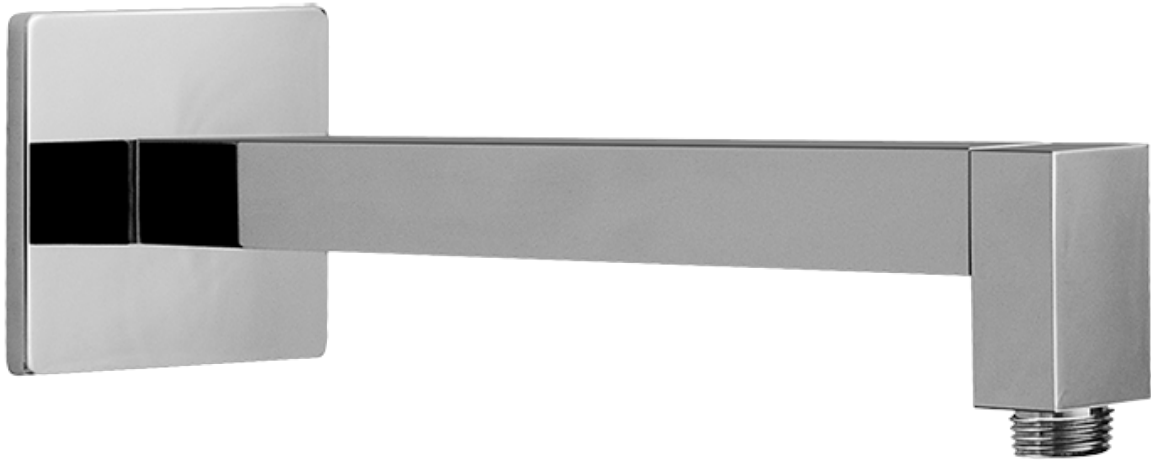

GRAFF®

Information

- Includes arm and square flange
- 1/2" NPT male thread inlet
- For use with all showerheads (especially G-8438)

Finishes

24K Gold

24K Brushed
Gold

Architectural
Black™

Brushed
Nickel