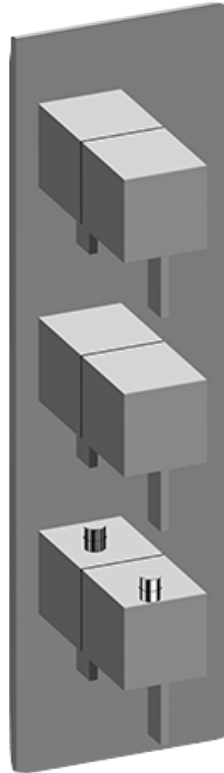

SHOWER
M-Series Thermostatic Shower
System - Tub and Shower with
Handshower
GM3.612WT-LM39E0

GRAFF®

Information

- 3/4" thermostatic valve and trim
- 3/4" stop/volume control valve and 3-way diverter valve
- 8" showerhead with 12" wall-mounted shower arm
- Showerhead features no-clog, easy-clean spray nozzles
- Handshower set with wall-mounted slide bar and 59" hose (PVD finishes use 59" flex hose)
- 8" contemporary tub spout
- Optional extension kit
- Flow rates: showerhead \leq 1.8 max gpm, handshower \leq 1.5 max gpm
- ADA
- CALGreen

www.graff-faucets.com | phone: 800-954-4723

SHOWER
Qubic M-Series Valve Trim with
Three Handles
G-8057-LM39E0-T

GRAFF[®]

Information

- Three metal handles, decorative trim plate
- Use with M-Series rough valves
- ADA