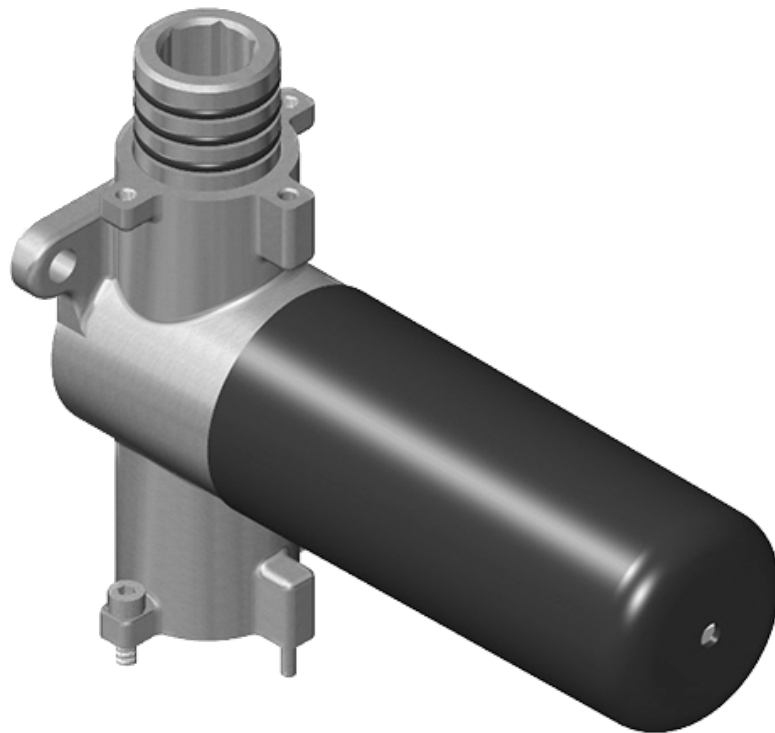

SHOWER
M-Series Thermostatic Shower
System - Tub and Shower with
Handshower
GM3.612WT-LM39E0

GRAFF®

Information

- 3/4" thermostatic valve and trim
- 3/4" stop/volume control valve and 3-way diverter valve
- 8" showerhead with 12" wall-mounted shower arm
- Showerhead features no-clog, easy-clean spray nozzles
- Handshower set with wall-mounted slide bar and 59" hose (PVD finishes use 59" flex hose)
- 8" contemporary tub spout
- Optional extension kit
- Flow rates: showerhead \leq 1.8 max gpm, handshower \leq 1.5 max gpm
- ADA
- CALGreen

Steelnox®
(Satin Nickel)

Architectural
White

G-8057-LM39E0

Qubic Tre Series

SHOWER
Stop/Volume Control Rough Valve
G-8077

GRAFF[®]

Information

- 18.1 gpm @ 60 psi
- 3/4" universal inlets/outlets with female threads
- Stacking inlet and outlet feature
- Supplied with protective plastic cover
- CalGreen compliant dependent on functions