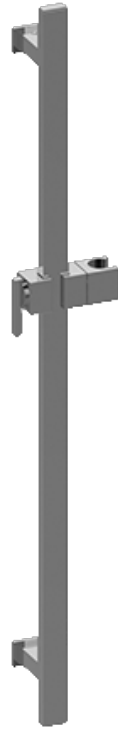

SHOWER
Contemporary Square Wall-
Mounted Slide Bar
G-8631

GRAFF®

Information

- 27 11/16" tall wall-mounted slide bar
- Adjustable bracket fits all hoses with conical nut

Finishes