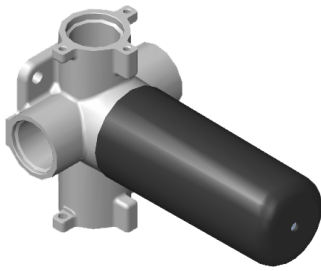

SHOWER
M-Series Thermostatic Shower
System - Tub and Shower with
Handshower
GM3.612WT-LM39E0

GRAFF®

Information

- 3/4" thermostatic valve and trim
- 3/4" stop/volume control valve and 3-way diverter valve
- 8" showerhead with 12" wall-mounted shower arm
- Showerhead features no-clog, easy-clean spray nozzles
- Handshower set with wall-mounted slide bar and 59" hose (PVD finishes use 59" flex hose)
- 8" contemporary tub spout
- Optional extension kit
- Flow rates: showerhead \leq 1.8 max gpm, handshower \leq 1.5 max gpm
- ADA
- CALGreen

www.graff-faucets.com | phone: 800-954-4723

SHOWER
Three-Way Diverter Control Valve
WITH Off Function (No Pass-
Through)
G-8053

GRAFF®

Information

- ~11.4 gpm @ 60 psi
- 3/4" universal inlets/outlets with female threads
- Operates one function at a time
- Stacking inlet feature
- Supplied with protective plastic cover
- CALGreen compliant depending on functions

Steelnox®
(Satin Nickel)

Architectural
White

G-8053

M-Series

3-Way Diverter Control Valve WITH Off Function (No Pass-Through)

Product Features

- 3/4" universal inlets/outlets with female threads
- Stacking inlet feature
- Supplied with protective plastic cover
- CalGreen compliant dependent on functions

www.graff-faucets.com | phone: 800-954-4723

SHOWER
Qubic M-Series Valve Trim with
Three Handles
G-8057-LM39E0-T

GRAFF[®]

Information

- Three metal handles, decorative trim plate
- Use with M-Series rough valves
- ADA