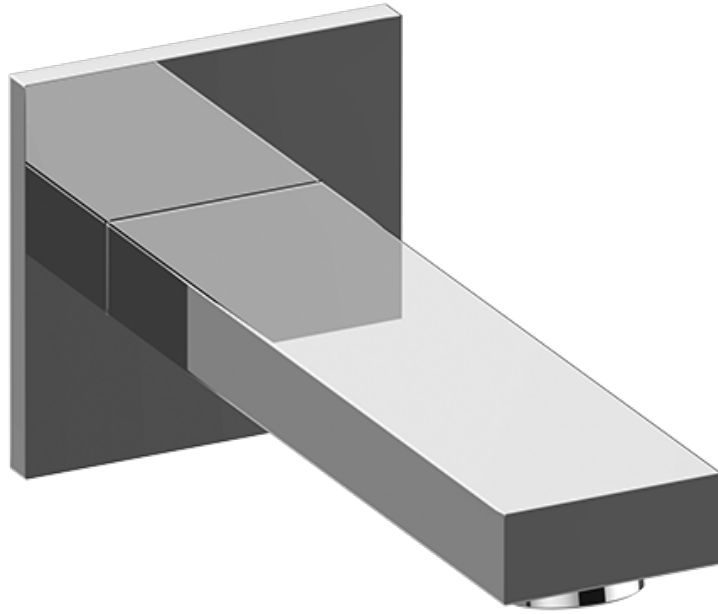

Information

- Includes spout ring
- 1/2" NPT male thread inlet
- Tub spout flow rate ~ 8.7 gpm @60 psi

Finishes

24K Gold

24K Brushed
Gold

Architectural
Black™

Brushed
Nickel

Matte Black