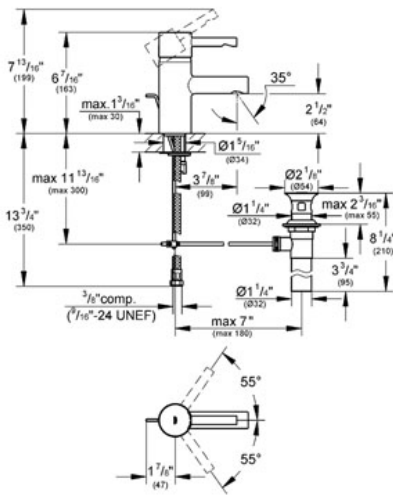

ESSENCE Lavatory Centerset S-Size

MODEL # 32216

GROHE America, Inc | 200 North Gary Avenue, Suite G, Roselle, IL 60172
Phone: +1 (800) 444-7643 | Fax: +1 (800) 225-2778 | us-customerservice@grohe.com

Pure Freude an Wasser

Product Description: Lavatory Centerset S-Size

Standard Specification:

- Single hole installation
- Metal lever
- GROHE SilkMove® ceramic cartridge
- With temperature limiter
- GROHE StarLight® finish
- GROHE EcoJoy® Mousseur 1.5 gpm
- 1 1/4" pop-up waste set
- Stainless Steel Braided Flexible Supplies
- GROHE QuickFix™ Plus installation system
- Max Flow Rate 1.5 gpm (5.7 L/min)