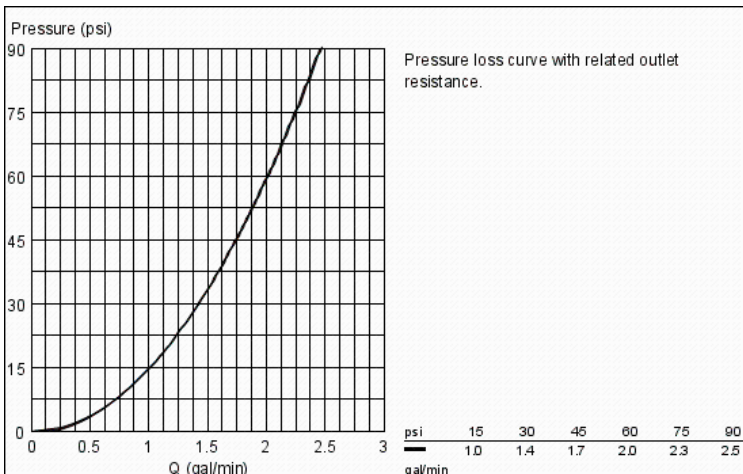

ESSENCE Lavatory Centerset S-Size

MODEL # 32216

GROHE America, Inc | 200 North Gary Avenue, Suite G, Roselle, IL 60172
Phone: +1 (800) 444-7643 | Fax: +1 (800) 225-2778 | us-customerservice@grohe.com

Pure Freude an Wasser

Product Description: Lavatory Centerset S-Size

Standard Specification:

- Single hole installation
- Metal lever
- GROHE SilkMove® ceramic cartridge
- With temperature limiter
- GROHE StarLight® finish
- GROHE EcoJoy® Mousseur 1.5 gpm
- 1 1/4" pop-up waste set
- Stainless Steel Braided Flexible Supplies
- GROHE QuickFix™ Plus installation system
- Max Flow Rate 1.5 gpm (5.7 L/min)