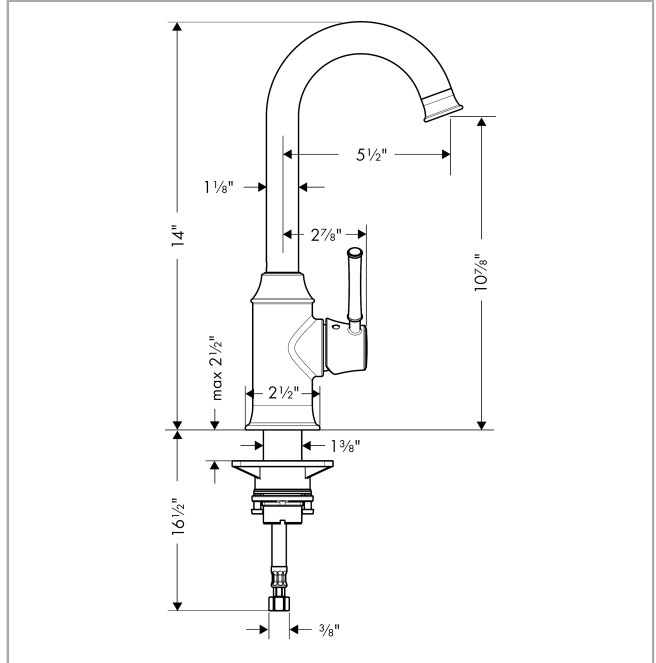

Talis C
Bar Faucet, 1.5 GPM
 Finishes : **rubbed bronze** Part no. : **04217920**

Description

Features

- Swivel range 150°
- Aerated spray
- Single-hole installation
- Flow: 1.5 GPM (5.7 L/Min)
- Ceramic cartridge
- 3/8" connections

Item details

List Price \$ 501.00

Technology

Compliance

Product image

Scale drawing

Talis C
Bar Faucet, 1.5 GPM
 Finishes : **rubbed bronze** Part no. : **04217920**

Exploded drawing

Year of production: >10/18

Talis C
Bar Faucet, 1.5 GPM
 Finishes : **rubbed bronze** Part no. : **04217920**

Spare parts list

Year of production: >10/18

Pos.	Description	Part no.	Price	PU
1	handle	95900920	-	1
2	screw cover	96338000	-	1
3	flange	97406920	-	1
4	nut	96461000	-	1
5	cartridge, assy	92730000	-	1
6	locking screw for handle	96059000	-	1
7	seal	95008000	-	1
8	sealing set	92646000	-	1
9	screw	97662000	-	1
10	axialring	97558000	-	1
11	fixing set (Ø 34)	95049000	-	1
12	connection hose 35½" M8x0,75 3/8"	96316001	-	1