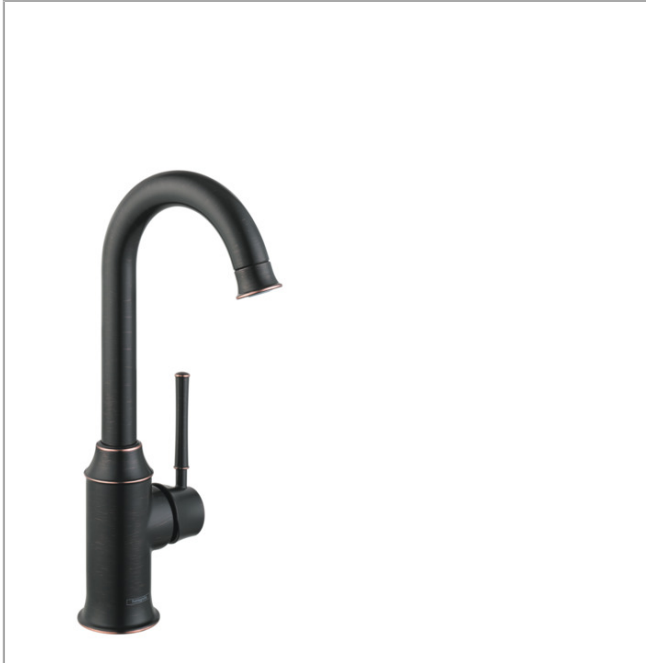

Talis C
Bar Faucet, 1.5 GPM
 Finishes : **rubbed bronze** Part no. : **04217920**

Description

Features

- Swivel range 150°
- Aerated spray
- Single-hole installation
- Flow: 1.5 GPM (5.7 L/Min)
- Ceramic cartridge
- 3/8" connections

Item details

List Price \$ 501.00

Technology

Compliance

Product image

Scale drawing

Talis C
Bar Faucet, 1.5 GPM
 Finishes : **rubbed bronze** Part no. : **04217920**

Exploded drawing

Year of production: >10/18

Talis C
Bar Faucet, 1.5 GPM
 Finishes : **rubbed bronze** Part no. : **04217920**

Spare parts list

Year of production: >10/18

Pos.	Description	Part no.	Price	PU
1	handle	95900920	-	1
2	screw cover	96338000	-	1
3	flange	97406920	-	1
4	nut	96461000	-	1
5	cartridge, assy	92730000	-	1
6	locking screw for handle	96059000	-	1
7	seal	95008000	-	1
8	sealing set	92646000	-	1
9	screw	97662000	-	1
10	axialring	97558000	-	1
11	fixing set (Ø 34)	95049000	-	1
12	connection hose 35½" M8x0,75 3/8"	96316001	-	1