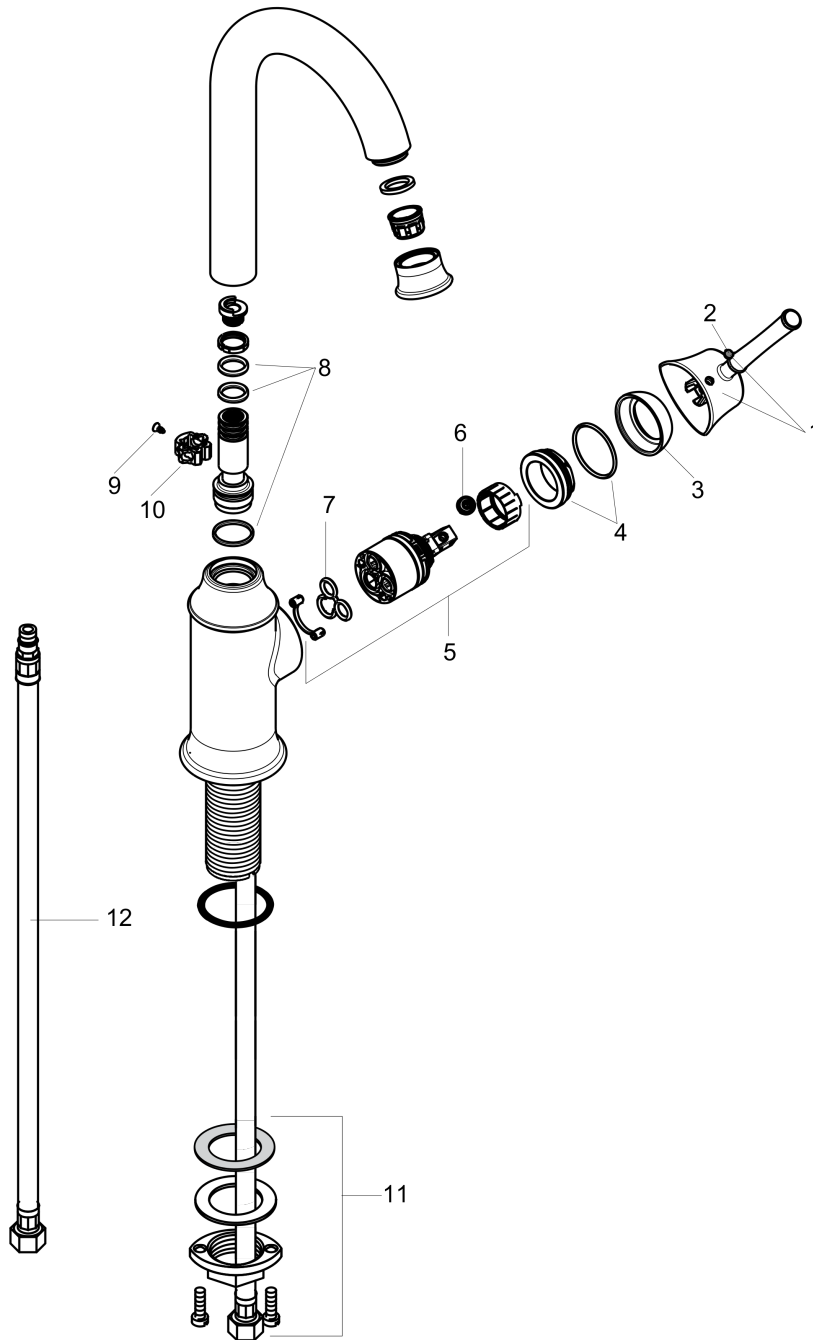

Talis C
Bar Faucet, 1.5 GPM
 Finishes : **rubbed bronze** Part no. : **04217920**

Description

Features

- Swivel range 150°
- Aerated spray
- Single-hole installation
- Flow: 1.5 GPM (5.7 L/Min)
- Ceramic cartridge
- 3/8" connections

Item details

List Price \$ 501.00

Technology

Compliance

Product image

Scale drawing

Talis C
Bar Faucet, 1.5 GPM
 Finishes : **rubbed bronze** Part no. : **04217920**

Exploded drawing

Year of production: >10/18

Talis C
Bar Faucet, 1.5 GPM
 Finishes : **rubbed bronze** Part no. : **04217920**

Spare parts list

Year of production: >10/18

Pos.	Description	Part no.	Price	PU
1	handle	95900920	-	1
2	screw cover	96338000	-	1
3	flange	97406920	-	1
4	nut	96461000	-	1
5	cartridge, assy	92730000	-	1
6	locking screw for handle	96059000	-	1
7	seal	95008000	-	1
8	sealing set	92646000	-	1
9	screw	97662000	-	1
10	axialring	97558000	-	1
11	fixing set (Ø 34)	95049000	-	1
12	connection hose 35½" M8x0,75 3/8"	96316001	-	1