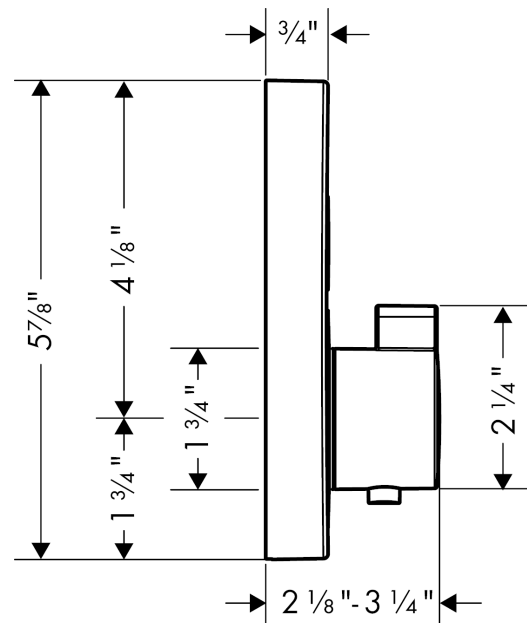

ShowerSelect S
Thermostatic Trim for 1 Function, Round
 Finishes : **brushed nickel** Part no. : **15744821**

Description

Features

- Select push-button on/off control for 1 outlet
- Flow: 7.00 GPM (26.5 L/Min)
- Thermostatic cartridge, Start/stop cartridge
- Anti-scald 100° safety stop
- Optimized for water-efficient shower products

Item details

List Price \$ 803.00

Technology

Compliance

Product image

Scale drawing

ShowerSelect S

Thermostatic Trim for 1 Function, Round

Finishes : **brushed nickel** Part no. : **15744821**

Exploded drawing

Year of production: >12/14

ShowerSelect S

Thermostatic Trim for 1 Function, Round

Finishes : **brushed nickel** Part no. : **15744821**

Spare parts list

Year of production: >12/14

Pos.	Description	Part no.	Price	PU
1	non return valve	97980000	-	1
2	noise reduction	94073000	-	1
3	O-ring 16x2	98133000	-	1
4	set of screws	96525000	-	1
5	shut off unit	95758000	-	1
6	nut	98368000	-	1
7	Select-adapter	92219000	-	1
8	set of symbols	92218000	-	1
9	thermostat cartridge	98282001	-	1
10	O-ring 20x1,5	98197000	-	1
11	O-ring 25x1,5	98146000	-	1
12	O-ring 25x2,5	92146000	-	1
13	nut	98913000	-	1
14	sleeve	92216820	-	1
15	handle fixing set	95843000	-	1
16	set of fixing screws	96454000	-	1
17	O-ring 44x4	98471000	-	1
18	escutcheon Ø 150 mm	92272821	-	1
19	extension 25 mm	13595000	-	1
20	extension 22 mm (Ø 170 mm)	13596820	-	1
21	set of fixing screws	97747000	-	1
22	fit-up aid	92540000	-	1
a	handle for thermostat	92215821	-	1
b	holder for escutcheon	98793000	-	1
c	shut off unit (special)	92361000	-	1
d	compensation set 1°	95521000	-	1
e	nut and flange	92696000	-	1
f	symbol head shower Rain large	93571880	-	1
g	symbol head shower Rain small	93572880	-	1
h	symbol handshower	93573880	-	1
i	symbol Flood jet	93574880	-	1
j	symbol Whirl	93575880	-	1
k	symbol Mono	93576880	-	1
l	symbol tub	93577880	-	1
m	symbol body shower	93578880	-	1
n	symbol ON/OFF	93579880	-	1