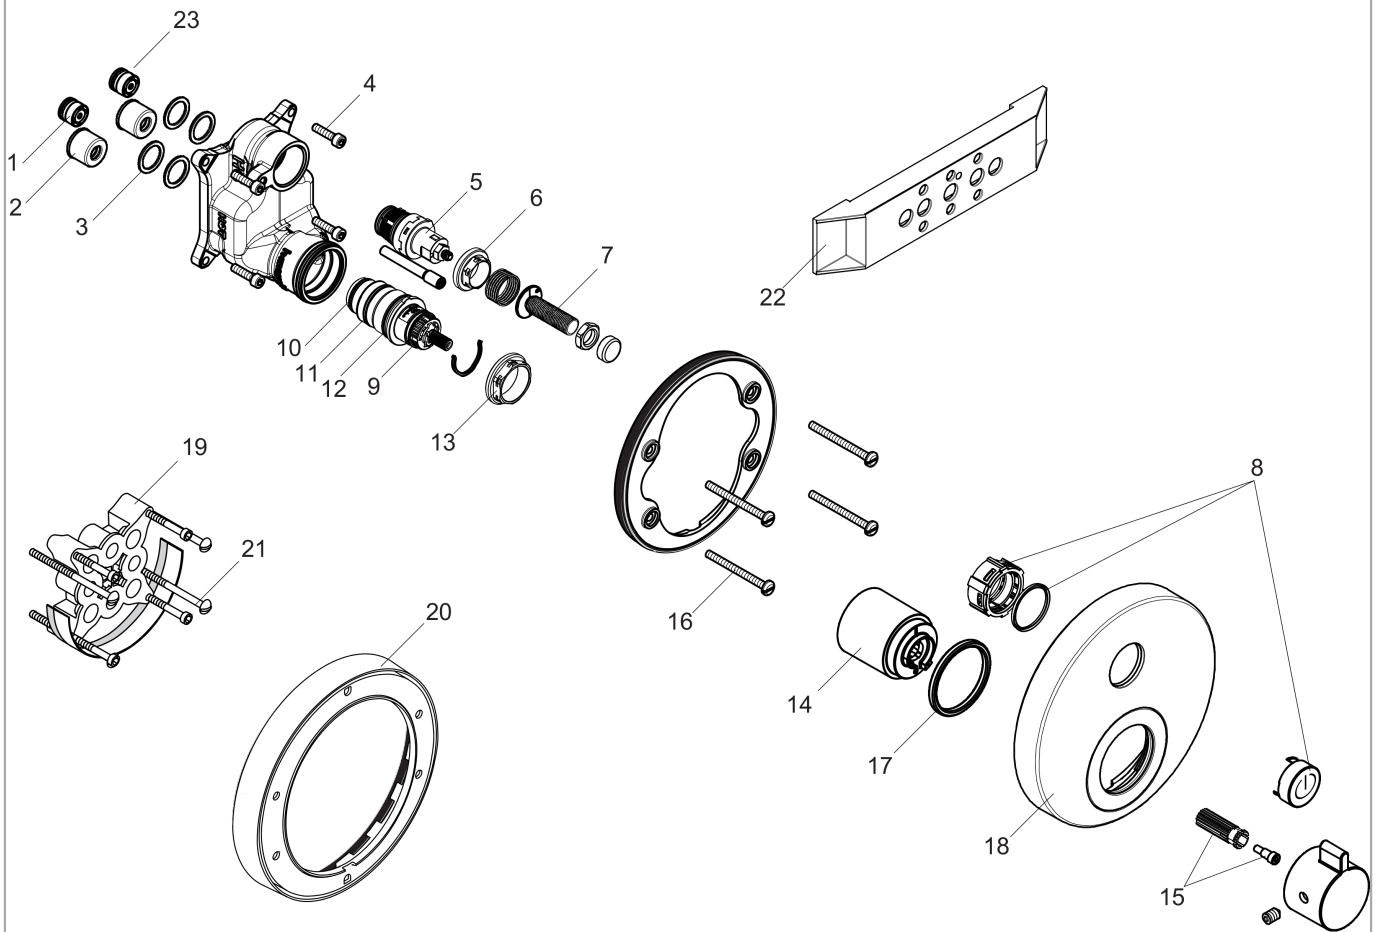

ShowerSelect S
Thermostatic Trim for 1 Function, Round
 Finishes : **brushed nickel** Part no. : **15744821**

Description

Features

- Select push-button on/off control for 1 outlet
- Flow: 7.00 GPM (26.5 L/Min)
- Thermostatic cartridge, Start/stop cartridge
- Anti-scald 100° safety stop
- Optimized for water-efficient shower products

Item details

List Price \$ 803.00

Technology

Compliance

Product image

Scale drawing

ShowerSelect S

Thermostatic Trim for 1 Function, Round

Finishes : **brushed nickel** Part no. : **15744821**

Exploded drawing

Year of production: >12/14

ShowerSelect S

Thermostatic Trim for 1 Function, Round

Finishes : **brushed nickel** Part no. : **15744821**

Spare parts list

Year of production: >12/14

Pos.	Description	Part no.	Price	PU
1	non return valve	97980000	-	1
2	noise reduction	94073000	-	1
3	O-ring 16x2	98133000	-	1
4	set of screws	96525000	-	1
5	shut off unit	95758000	-	1
6	nut	98368000	-	1
7	Select-adapter	92219000	-	1
8	set of symbols	92218000	-	1
9	thermostat cartridge	98282001	-	1
10	O-ring 20x1,5	98197000	-	1
11	O-ring 25x1,5	98146000	-	1
12	O-ring 25x2,5	92146000	-	1
13	nut	98913000	-	1
14	sleeve	92216820	-	1
15	handle fixing set	95843000	-	1
16	set of fixing screws	96454000	-	1
17	O-ring 44x4	98471000	-	1
18	escutcheon Ø 150 mm	92272821	-	1
19	extension 25 mm	13595000	-	1
20	extension 22 mm (Ø 170 mm)	13596820	-	1
21	set of fixing screws	97747000	-	1
22	fit-up aid	92540000	-	1
a	handle for thermostat	92215821	-	1
b	holder for escutcheon	98793000	-	1
c	shut off unit (special)	92361000	-	1
d	compensation set 1°	95521000	-	1
e	nut and flange	92696000	-	1
f	symbol head shower Rain large	93571880	-	1
g	symbol head shower Rain small	93572880	-	1
h	symbol handshower	93573880	-	1
i	symbol Flood jet	93574880	-	1
j	symbol Whirl	93575880	-	1
k	symbol Mono	93576880	-	1
l	symbol tub	93577880	-	1
m	symbol body shower	93578880	-	1
n	symbol ON/OFF	93579880	-	1