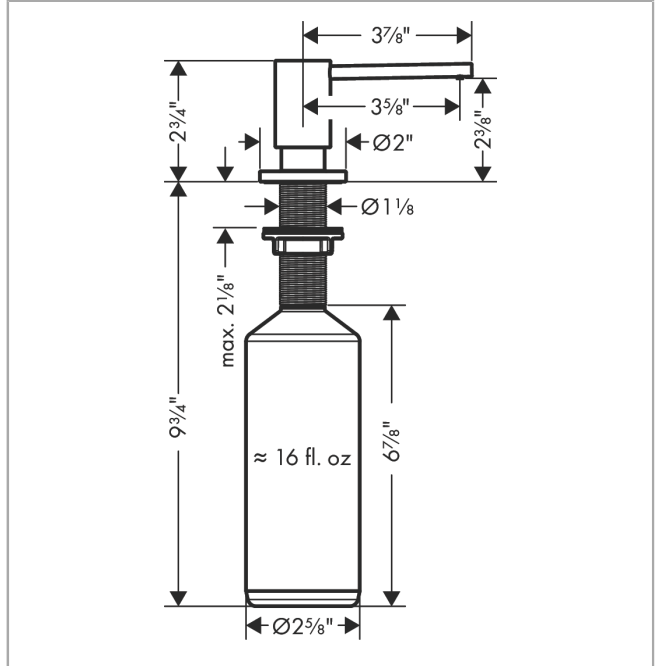

Soap Dispenser, Focus

Finishes : **steel optic** Part no. : **40438801**

Description

Features

- metal
- bottle capacity 16 oz
- 1 7/8" maximum counter depth

Item details

List Price \$ 72.00

Product image

Scale drawing

Soap Dispenser, Focus

Finishes : **steel optic** Part no. : **40438801**

Exploded drawing

Year of production: >01/19

Soap Dispenser, Focus

Finishes : **steel optic** Part no. : **40438801**

Spare parts list

Year of production: >01/19

Pos.	Description	Part no.	Price	PU
1	pump	93281800	-	1
2	bottle for lotion dispenser	93278000	-	1
3	escutcheon	93282800	-	1