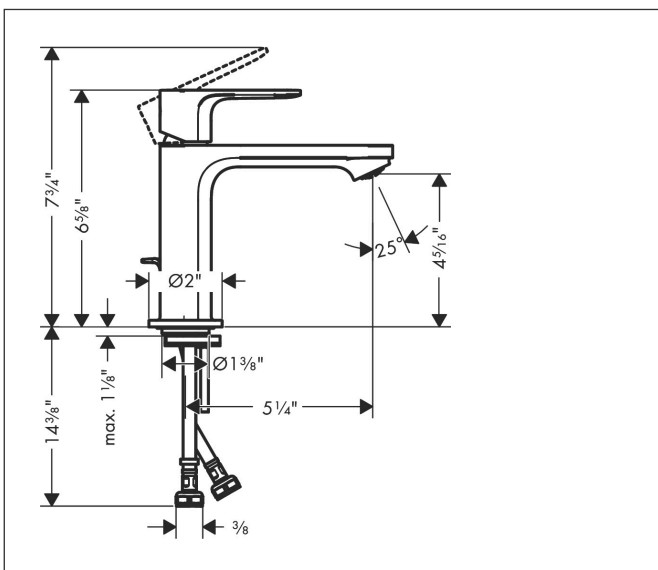

Brand hansgrohe
Art. Name **Rebris S** Single-Hole Faucet 110 with Pop-Up Drain
Art. Nr. 72517671
Surface matte black
Pos. 1

Product Picture

Features

- Consists of: Single-handle faucet, Pop-up assembly
- Spout height: 109 mm
- Spray modes: Aerated spray
- Flow: 1.2 GPM (4.5 L/Min)
- Ceramic cartridge
- Includes pop-up drain
- Material waste set: Metal

Drawing

Technology