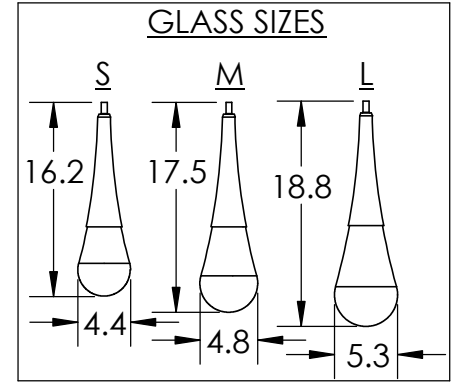

All dimensions are shown in inches unless otherwise stated.

Mounting Method: J-Box Ceiling Mount

PRODUCT DESCRIPTION

Luxuriously thick 'raindrops' of artisan blown glass capture the ethereal beauty of a spring shower in this 3-light round multi-port chandelier. Each glass shade is handcrafted in the U.S. from 4-7 pounds of molten glass and illuminated with 93+ CRI integrated LED.

PRODUCT SPECIFICATION

Construction: Aluminum Body, Blown Glass, and Braided Cord

Finish Options: **FB** **GB** **GM*** **HB*** **MB** **BS** **RB*** **SN***

Glass Options: Clear Blown Glass

Suspension Method: Ceiling Mount

Weight(lbs.): 25

UL Rating: Dry

Top Diffuser: Closed Metal

Bottom Diffuser: Closed Glass

Light Source: LED

Electrical Qty: 3

Wattage (Watts):16

Voltage (Volts): 120

All Hammerton fixtures are handcrafted by artisans. Subtle imperfections reflect the mark of the artisan and should be expected in any handcrafted product. Dimensions may vary up to 7/8".

Rev (A) 8/23/2021