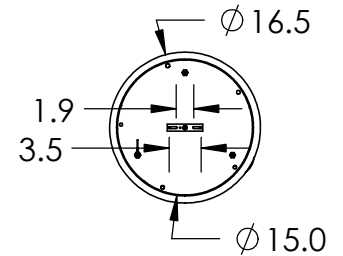

All dimensions are shown in inches unless otherwise stated.

Mounting Method: J-Box Ceiling Mount

PRODUCT DESCRIPTION

Luxuriously thick 'raindrops' of artisan blown glass capture the ethereal beauty of a spring shower in this 3-light round multi-port chandelier. Each glass shade is handcrafted in the U.S. from 4-7 pounds of molten glass and illuminated with 93+ CRI integrated LED.

PRODUCT SPECIFICATION

Construction: Aluminum Body, Blown Glass, and Braided Cord

Finish Options: **FB** **GB** **GM*** **HB*** **MB** **BS** **RB*** **SN***

Glass Options: Clear Blown Glass

Suspension Method: Ceiling Mount

Weight(lbs.): 25

UL Rating: Dry

Top Diffuser: Closed Metal

Bottom Diffuser: Closed Glass

Light Source: LED

Electrical Qty: 3

Wattage (Watts):16

Voltage (Volts): 120

All Hammerton fixtures are handcrafted by artisans. Subtle imperfections reflect the mark of the artisan and should be expected in any handcrafted product. Dimensions may vary up to 7/8".

Rev (A) 8/23/2021