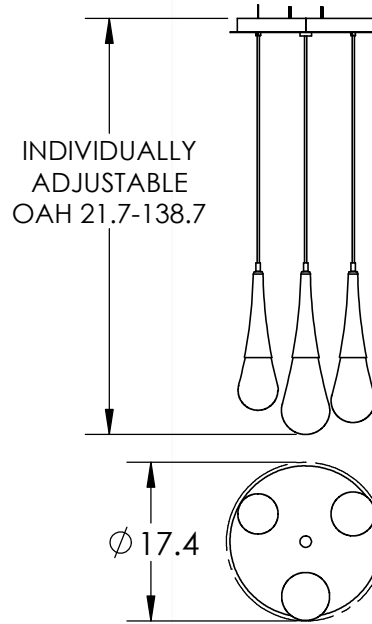

All dimensions are shown in inches unless otherwise stated.

Mounting Method: J-Box Ceiling Mount

PRODUCT DESCRIPTION

Luxuriously thick 'raindrops' of artisan blown glass capture the ethereal beauty of a spring shower in this 3-light round multi-port chandelier. Each glass shade is handcrafted in the U.S. from 4-7 pounds of molten glass and illuminated with 93+ CRI integrated LED.

PRODUCT SPECIFICATION

Construction: Aluminum Body, Blown Glass, and Braided Cord

Finish Options: **FB** **GB** **GM*** **HB*** **MB** **BS** **RB*** **SN***

Glass Options: Clear Blown Glass

Suspension Method: Ceiling Mount

Weight(lbs.): 25

UL Rating: Dry

Top Diffuser: Closed Metal

Bottom Diffuser: Closed Glass

Light Source: LED

Electrical Qty: 3

Wattage (Watts):16

Voltage (Volts): 120

All Hammerton fixtures are handcrafted by artisans. Subtle imperfections reflect the mark of the artisan and should be expected in any handcrafted product. Dimensions may vary up to 7/8".

Rev (A) 8/23/2021