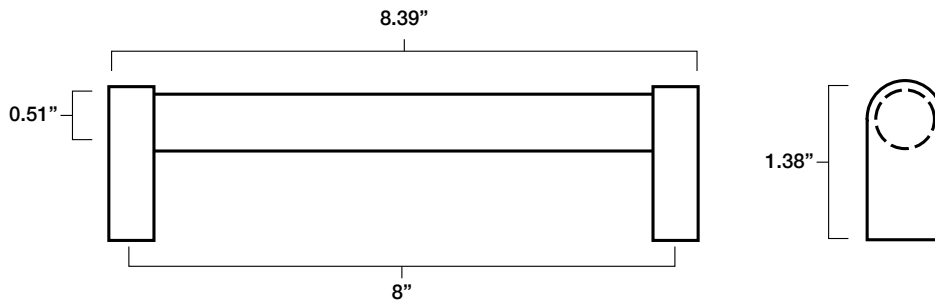

CLARITY 8" CABINET PULL

Tech Spec

| FINISH | SKU | ALSO INCLUDED |
|---|--|---|
| Smoke & Matte Black Smoke & Satin Brass Clear & Matte Black Clear & Polished Nickel Clear & Satin Brass Clear & Satin Nickel | C503-BMB C503-BSB C503-MB C503-PN C503-SB C503-SN | (2) 8-32, 1" Phillips head screws (2) 8-32, 1.75" Phillips head breakable screws |