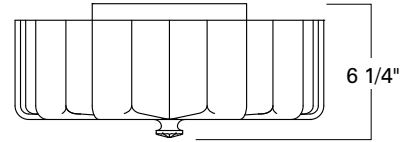

**Libra Glass
Flush Mount**

LIB

Project Name _____

Fixture Type _____

Quantity _____

Norwell | Lighting

I L E X

Custom Metalcraft

Laura Kirar

LIB Libro Flush Mount

Libro Glass Flush Mount Amber Gold Fleck Glass / AG Satin Brass / SB