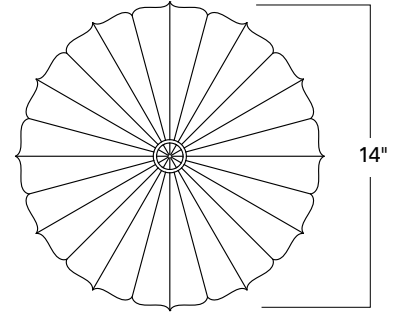

**Libra Glass
Flush Mount**

LIB

Project Name _____

Fixture Type _____

Quantity _____

Norwell | Lighting

I L E X

Custom Metalcraft

Laura Kirar

LIB Libro Flush Mount

Libro Glass Flush Mount Amber Gold Fleck Glass / AG Satin Brass / SB