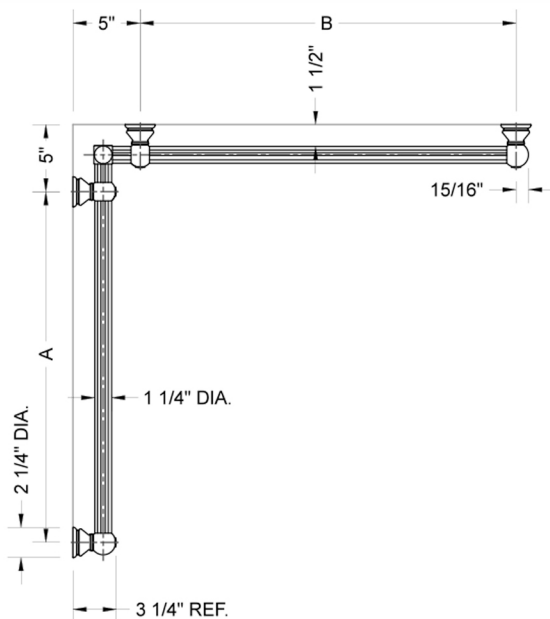

## G33 16" x 60" Inside Corner Grab Bar

Model #: G33-16-60-IC-

### FEATURES:

- ADA compliant when properly installed
- All brass construction, fully polished & plated
- All grab bars can be custom sized. Contact JACLO for pricing & availability
- Optional handshower sliders and toilet paper/wash cloth holders can be added only upon initial order
- Grab bars over 32" REQUIRE a middle post

### SPECIFICATION DRAWING:

BRASS LUXURY GRAB BAR							
PART. #	DESCRIPTION	A	B	PART. #	DESCRIPTION	A	B
G33-12-12-IC	CENTER OF POST	12"	12"	G33-24-36-IC	CENTER OF POST	24"	36"
G33-12-16-IC	CENTER OF POST	12"	16"	G33-24-48-IC	CENTER OF POST	24"	48"
G33-12-24-IC	CENTER OF POST	12"	24"	G33-24-60-IC	CENTER OF POST	24"	60"
G33-12-32-IC	CENTER OF POST	12"	32"				
				G33-32-32-IC	CENTER OF POST	32"	32"
G33-12-36-IC	CENTER OF POST	12"	36"	G33-32-36-IC	CENTER OF POST	32"	36"
G33-12-48-IC	CENTER OF POST	12"	48"	G33-32-48-IC	CENTER OF POST	32"	48"
G33-12-60-IC	CENTER OF POST	12"	60"	G33-32-60-IC	CENTER OF POST	32"	60"
G33-16-16-IC	CENTER OF POST	16"	16"	G33-36-36-IC	CENTER OF POST	36"	36"
G33-16-24-IC	CENTER OF POST	16"	24"	G33-36-48-IC	CENTER OF POST	36"	48"
G33-16-32-IC	CENTER OF POST	16"	32"	G33-36-60-IC	CENTER OF POST	36"	60"
G33-16-36-IC	CENTER OF POST	16"	36"	G33-48-48-IC	CENTER OF POST	48"	48"
G33-16-48-IC	CENTER OF POST	16"	48"	G33-48-60-IC	CENTER OF POST	48"	60"
G33-16-60-IC	CENTER OF POST	16"	60"				
				G33-60-60-IC	CENTER OF POST	60"	60"
G33-24-24-IC	CENTER OF POST	24"	24"				
G33-24-32-IC	CENTER OF POST	24"	32"				