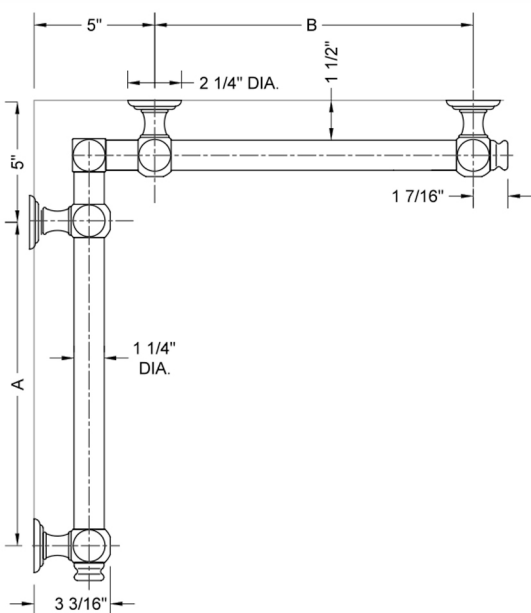

G60 16" x 24" Inside Corner Grab Bar

Model #: G60-16-24-IC-

FEATURES:

- ADA compliant when properly installed
- All brass construction, fully polished & plated
- All grab bars can be custom sized. Contact JACLO for pricing & availability
- Optional handshower sliders and toilet paper/wash cloth holders can be added only upon initial order
- Grab bars over 32" REQUIRE a middle post

SPECIFICATION DRAWING:

BRASS LUXURY GRAB BAR							
PART #	DESCRIPTION	A	B	PART #	DESCRIPTION	A	B
G60-12-12-IC	CENTER OF POST	12"	12"	G60-24-36-IC	CENTER OF POST	24"	36"
G60-12-16-IC	CENTER OF POST	12"	16"	G60-24-48-IC	CENTER OF POST	24"	48"
G60-12-24-IC	CENTER OF POST	12"	24"	G60-24-60-IC	CENTER OF POST	24"	60"
G60-12-32-IC	CENTER OF POST	12"	32"				
G60-12-36-IC	CENTER OF POST	12"	36"	G60-32-32-IC	CENTER OF POST	32"	32"
G60-12-48-IC	CENTER OF POST	12"	48"	G60-32-36-IC	CENTER OF POST	32"	36"
G60-12-60-IC	CENTER OF POST	12"	60"	G60-32-48-IC	CENTER OF POST	32"	48"
				G60-32-60-IC	CENTER OF POST	32"	60"
G60-16-16-IC	CENTER OF POST	16"	16"				
G60-16-24-IC	CENTER OF POST	16"	24"	G60-36-36-IC	CENTER OF POST	36"	36"
G60-16-32-IC	CENTER OF POST	16"	32"	G60-36-48-IC	CENTER OF POST	36"	48"
				G60-36-60-IC	CENTER OF POST	36"	60"
G60-16-36-IC	CENTER OF POST	16"	36"				
G60-16-48-IC	CENTER OF POST	16"	48"	G60-48-48-IC	CENTER OF POST	48"	48"
G60-16-60-IC	CENTER OF POST	16"	60"	G60-48-60-IC	CENTER OF POST	48"	60"
G60-24-24-IC	CENTER OF POST	24"	24"	G60-60-60-IC	CENTER OF POST	60"	60"
G60-24-32-IC	CENTER OF POST	24"	32"				