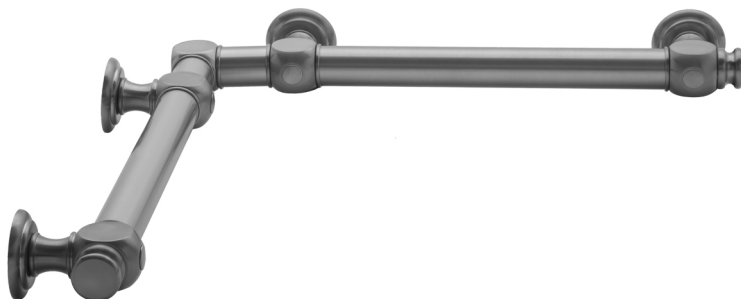

G60 16" x 24" Inside Corner Grab Bar

Model #: G60-16-24-IC-

FEATURES:

- ADA compliant when properly installed
- All brass construction, fully polished & plated
- All grab bars can be custom sized. Contact JACLO for pricing & availability
- Optional handshower sliders and toilet paper/wash cloth holders can be added only upon initial order
- Grab bars over 32" REQUIRE a middle post

AVAILABLE FINISHES:

Polished Chrome (PCH)	Satin Chrome (SC)	Bronze Umber (BU)
Satin Nickel (SN)	Pewter (PEW)	Caramel Bronze (CB)
Polished Nickel (PN)	Antique Brass (AB)	Antique Copper (ACU)
Oil-Rubbed Bronze (ORB)	Polished Brass (PB)	Polished Copper (PCU)
Vintage Bronze (VB)	Satin Brass (SB)	Rose Gold (RG)
Matte Black (MBK)	Satin Gold (SG)	Polished Gold (PG)
Black Nickel (BKN)	Bombay Gold (BG)	Jewelers Gold (JG)
Europa Bronze (EB)	White (WH)	Sedona Beige (SDB)
Tristan Brass (TB)	Unlacquered Brass (ULB)	Satin Cooper (SCU)