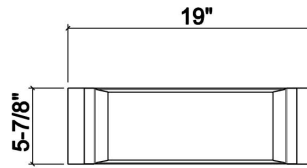

### Specifications

Model	205322
Collection	Tray
Compatible bowl dimension (front-to-back)	18"
Overall dimensions	6" × 19" × 2 1/4"