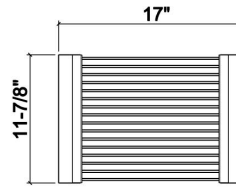

### Specifications

Model	215306
Collection	Drying Rack
Compatible bowl dimension (front-to-back)	16"
Overall dimensions	12" × 17" × 1"