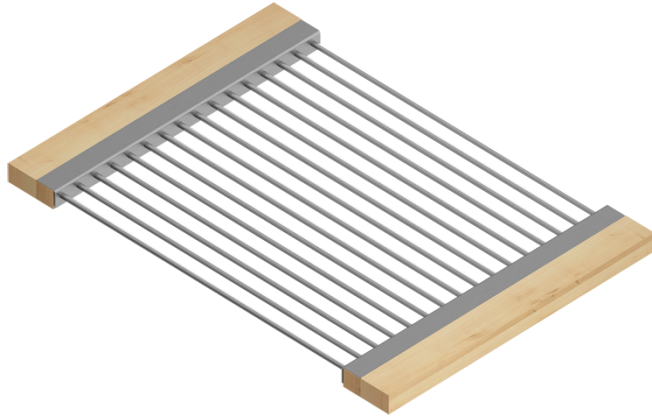

## 215306 | DRYING RACK

STAINLESS STEEL SINK ACCESSORY

### Specifications

Model	215306
Collection	Drying Rack
Compatible bowl dimension (front-to-back)	16"
Overall dimensions	12" × 17" × 1"

### Features

- Can be used on top of sink to create extra workspace or on countertop
- Ideal to rinse food or to dry dishes
- Innovative and functional design to match with other standard Home Refinements accessories
- 100% premium hard rock maple or walnut handles for high quality and durability
- 304 series stainless steel (18/10)
- Elegant no. 4 brushed finish that matches the appliances