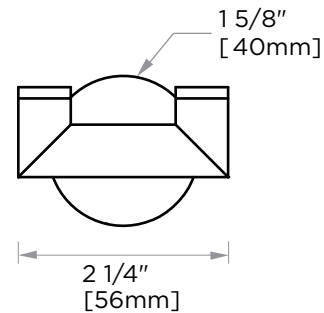

WARRANTY:

Lifetime Limited (Residential Use)
One Year (Commercial Use)

NOTE: Dimensions and specifications are subject to change without notice.