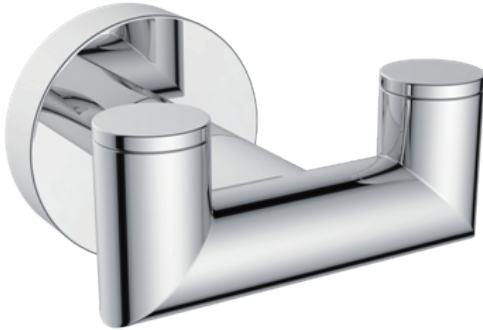

**OSLO COLLECTION**  
**DOUBLE ROBE HOOK**  
144132

**PRODUCT NAME:** DOUBLE ROBE HOOK

**PRODUCT CODE:** 144132

**MATERIAL:** All-brass construction

**KEY FEATURES:** Contemporary design.  
Round minimalist look.