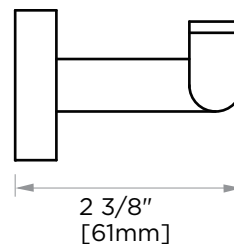

WARRANTY:

Lifetime Limited (Residential Use)
One Year (Commercial Use)

NOTE: Dimensions and specifications are subject to change without notice.