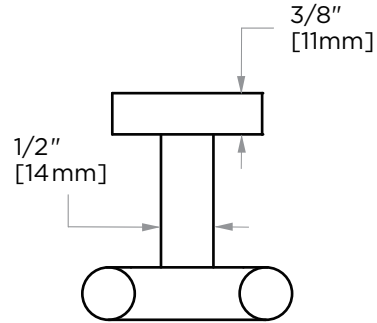

**OSLO COLLECTION**  
**DOUBLE ROBE HOOK**  
144132

**PRODUCT NAME:** DOUBLE ROBE HOOK

**PRODUCT CODE:** 144132

**MATERIAL:** All-brass construction

**KEY FEATURES:** Contemporary design.  
Round minimalist look.