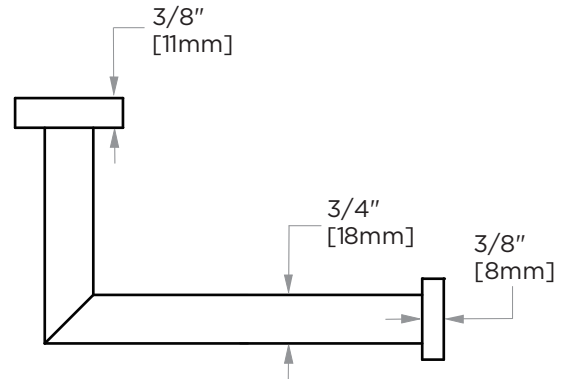

NOTE: Dimensions and specifications are subject to change without notice.