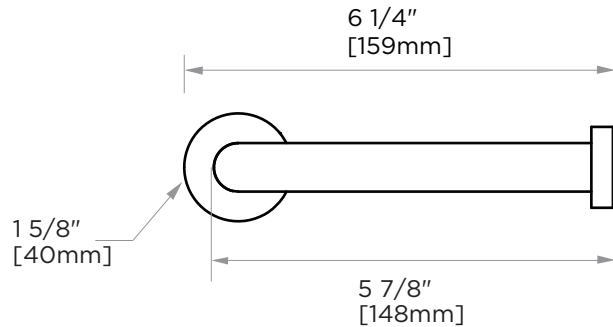

NOTE: Dimensions and specifications are subject to change without notice.