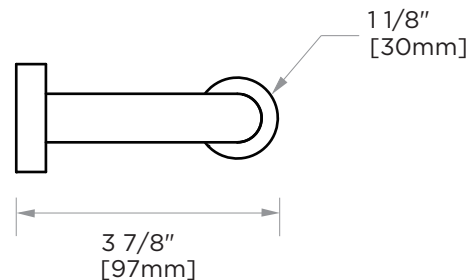

NOTE: Dimensions and specifications are subject to change without notice.