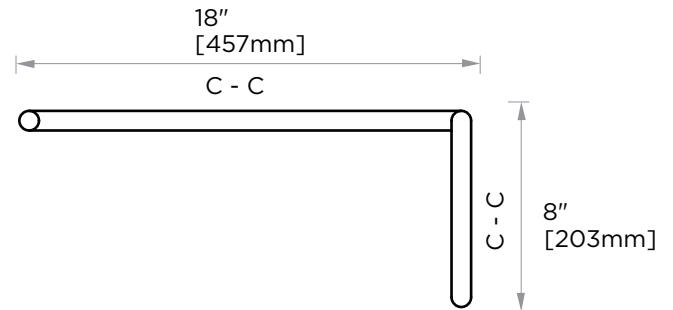

NOTE: Dimensions and specifications are subject to change without notice.