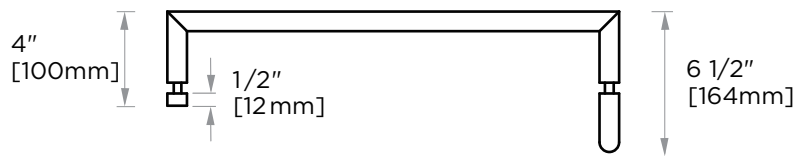

NOTE: Dimensions and specifications are subject to change without notice.