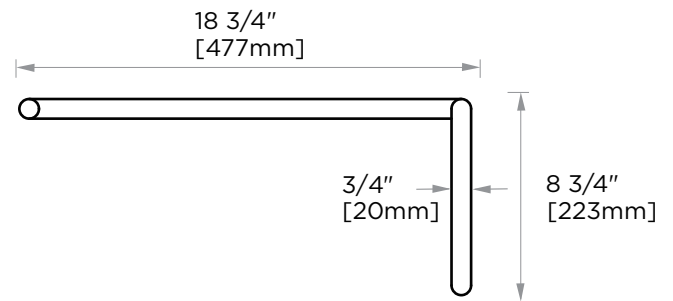

NOTE: Dimensions and specifications are subject to change without notice.