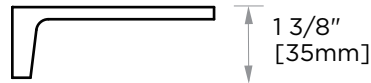

WARRANTY:

Lifetime Limited (Residential Use)
One Year (Commercial Use)

NOTE: Dimensions and specifications are subject to change without notice.