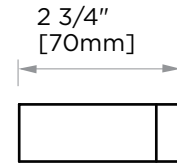

**COLOGNE COLLECTION**  
**TOWEL BAR 30"**  
255300

**PRODUCT NAME:** TOWEL BAR 30"

**PRODUCT CODE:** 255300

**MATERIAL:** All-brass construction

**KEY FEATURES:** Contemporary design with strong bold silhouette softened by the rounded corners and curved lines.