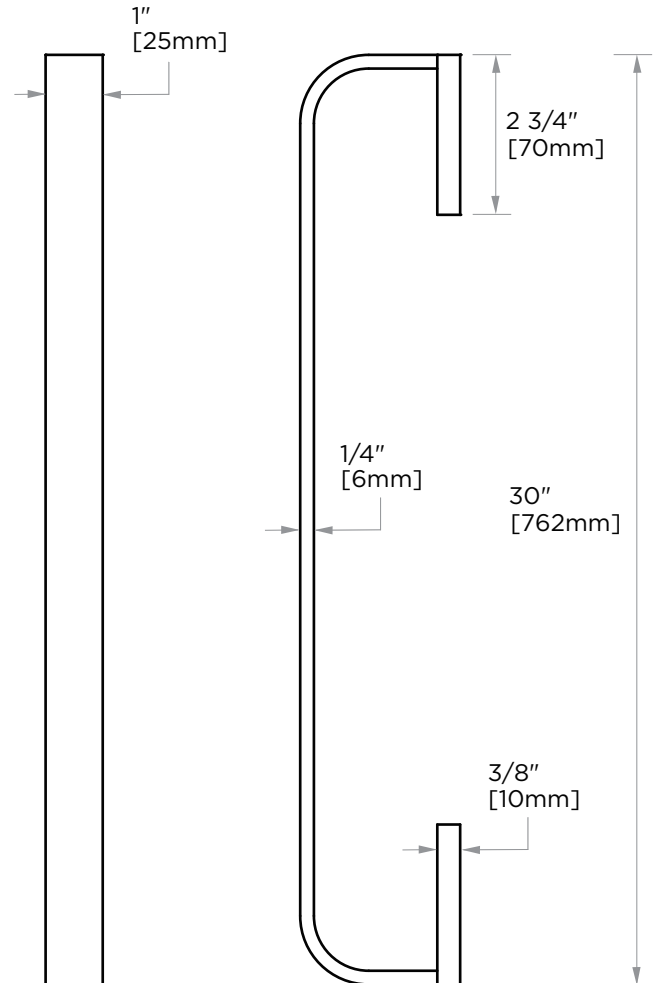

**COLOGNE COLLECTION**  
**TOWEL BAR 30"**  
255300

**PRODUCT NAME:** TOWEL BAR 30"

**PRODUCT CODE:** 255300

**MATERIAL:** All-brass construction

**KEY FEATURES:** Contemporary design with strong bold silhouette softened by the rounded corners and curved lines.