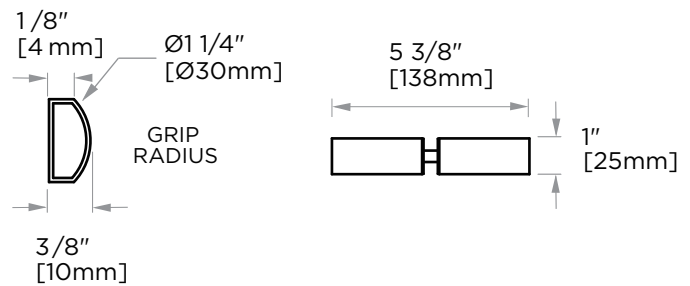

LISBON COLLECTION
DOUBLE SHOWER
DOOR HANDLE 6"
2777806

PRODUCT NAME: DOUBLE SHOWER
DOOR HANDLE 6"

PRODUCT CODE: 2777806

MATERIAL: All-brass construction

KEY FEATURES: Contemporary design. Square
base with clean and elongated lines.

NOTE: Dimensions and specifications are subject to change without notice.

HANDLES INFO

Components Included		
①	Handle	X1
②	Set Screw M6	X2
③	Fixing Bracket	X2
④	Rubber Gasket	X4

Mounting Kits Included		
	X1	Allen Key

GLASS INFO

Glass Hole C-C Distance		
A	8"/203mm	8" Shower Door Handle
	12"/305mm	12" Shower Door Handle
	18"/457mm	18" Shower Door Handle
	24"/610mm	24" Shower Door Handle
	36"/914mm	36" Shower Door Handle
B	1/2" (12mm)	Glass Hole Diameter
C	6-12mm	Glass Thickness