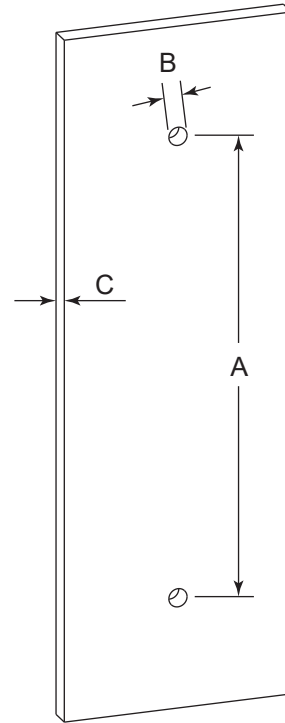

LISBON COLLECTION
DOUBLE SHOWER
DOOR HANDLE 6"
2777806

PRODUCT NAME: DOUBLE SHOWER
DOOR HANDLE 6"

PRODUCT CODE: 2777806

MATERIAL: All-brass construction

KEY FEATURES: Contemporary design. Square
base with clean and elongated lines.

NOTE: Dimensions and specifications are subject to change without notice.

HANDLES INFO

Components Included		
①	Handle	X1
②	Set Screw M6	X2
③	Fixing Bracket	X2
④	Rubber Gasket	X4

Mounting Kits Included		
	X1	Allen Key

GLASS INFO

Glass Hole C-C Distance		
A	8"/203mm	8" Shower Door Handle
	12"/305mm	12" Shower Door Handle
	18"/457mm	18" Shower Door Handle
	24"/610mm	24" Shower Door Handle
	36"/914mm	36" Shower Door Handle
B	1/2" (12mm)	Glass Hole Diameter
C	6-12mm	Glass Thickness