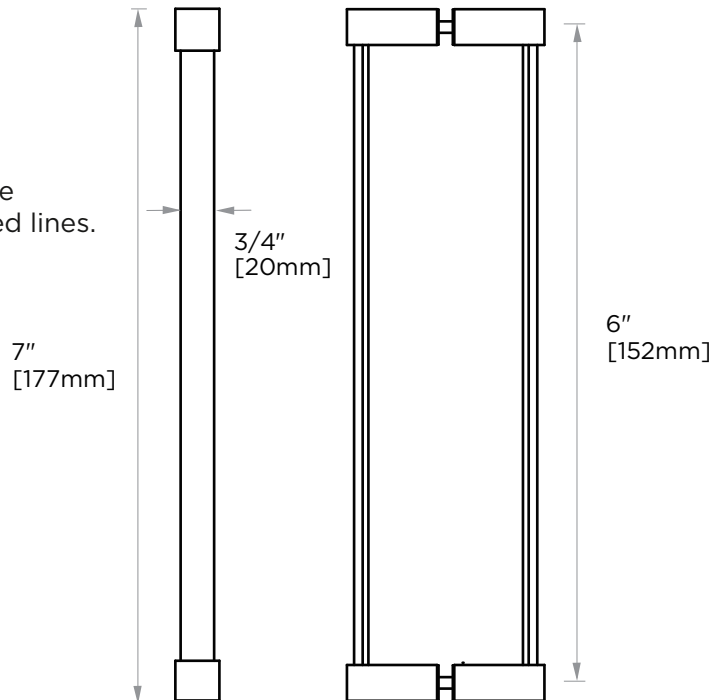

LISBON COLLECTION
DOUBLE SHOWER
DOOR HANDLE 6"
2777806

PRODUCT NAME: DOUBLE SHOWER
DOOR HANDLE 6"

PRODUCT CODE: 2777806

MATERIAL: All-brass construction

KEY FEATURES: Contemporary design. Square
base with clean and elongated lines.

NOTE: Dimensions and specifications are subject to change without notice.

HANDLES INFO

Components Included		
①	Handle	X1
②	Set Screw M6	X2
③	Fixing Bracket	X2
④	Rubber Gasket	X4

Mounting Kits Included		
	X1	Allen Key

GLASS INFO

Glass Hole C-C Distance		
A	8"/203mm	8" Shower Door Handle
	12"/305mm	12" Shower Door Handle
	18"/457mm	18" Shower Door Handle
	24"/610mm	24" Shower Door Handle
	36"/914mm	36" Shower Door Handle
B	1/2" (12mm)	Glass Hole Diameter
C	6-12mm	Glass Thickness