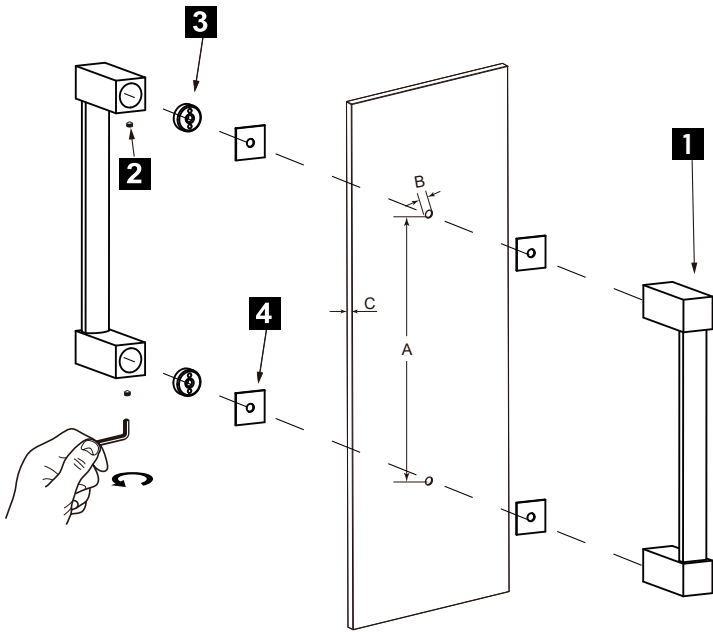

LISBON COLLECTION
DOUBLE SHOWER
DOOR HANDLE 6"
2777806

PRODUCT NAME: DOUBLE SHOWER
DOOR HANDLE 6"

PRODUCT CODE: 2777806

MATERIAL: All-brass construction

KEY FEATURES: Contemporary design. Square
base with clean and elongated lines.

NOTE: Dimensions and specifications are subject to change without notice.

HANDLES INFO

Components Included		
①	Handle	X1
②	Set Screw M6	X2
③	Fixing Bracket	X2
④	Rubber Gasket	X4

Mounting Kits Included		
	X1	Allen Key

GLASS INFO

Glass Hole C-C Distance		
A	8"/203mm	8" Shower Door Handle
	12"/305mm	12" Shower Door Handle
	18"/457mm	18" Shower Door Handle
	24"/610mm	24" Shower Door Handle
	36"/914mm	36" Shower Door Handle
B	1/2" (12mm)	Glass Hole Diameter
C	6-12mm	Glass Thickness