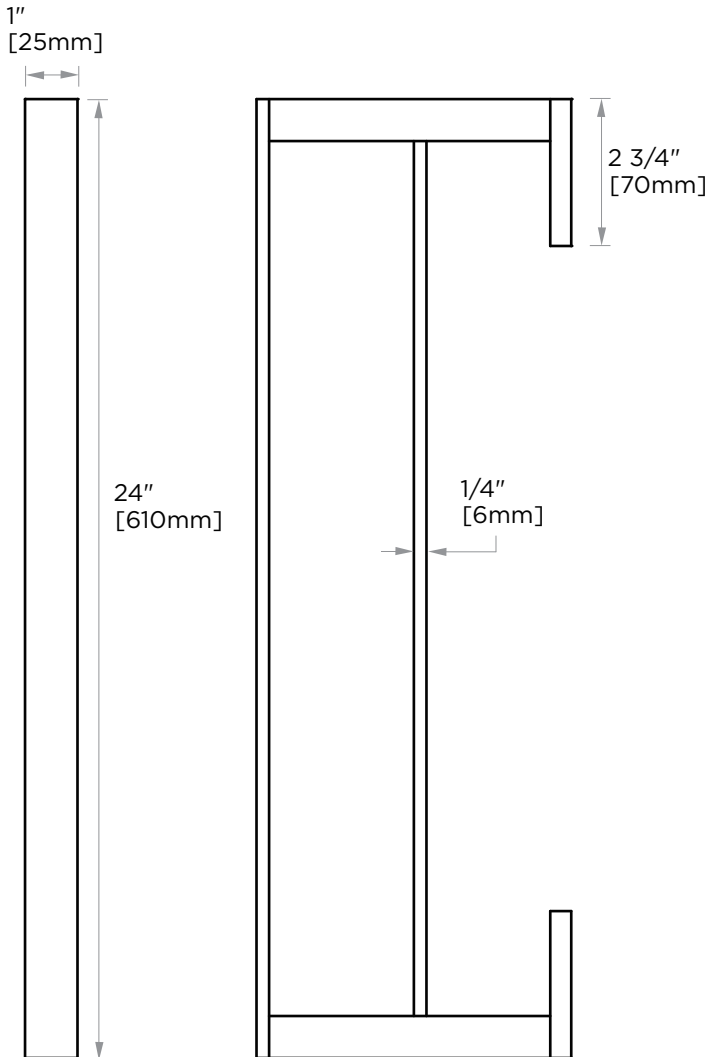

MUNICH COLLECTION
DOUBLE TOWEL
BAR 24"
288242

PRODUCT NAME: DOUBLE TOWEL BAR 24"

PRODUCT CODE: 288242

MATERIAL: All-brass construction

KEY FEATURES: Contemporary design.
Strong rectangular shapes,
balanced by slender linear lines.