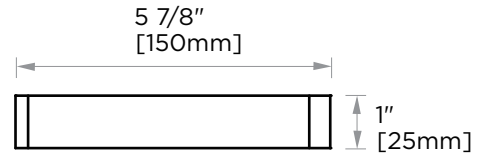

MUNICH COLLECTION
DOUBLE TOWEL
BAR 24"
288242

PRODUCT NAME: DOUBLE TOWEL BAR 24"

PRODUCT CODE: 288242

MATERIAL: All-brass construction

KEY FEATURES: Contemporary design.
Strong rectangular shapes,
balanced by slender linear lines.