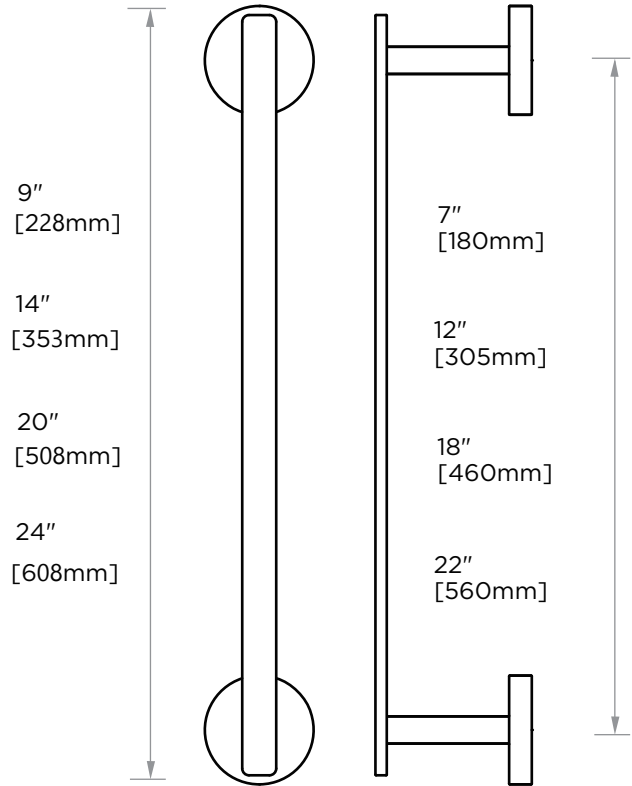

NOTE: Dimensions and specifications are subject to change without notice.