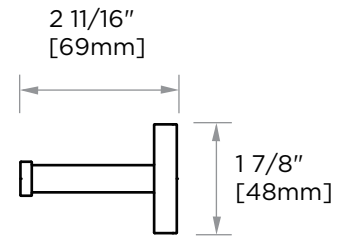

NOTE: Dimensions and specifications are subject to change without notice.