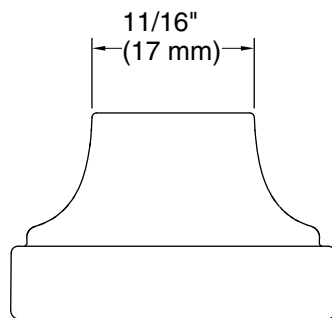

FEATURES

- Solid metal construction for durability and reliability
- Includes all hardware for installation
- Complements KALLISTA's transitional faucets and fixtures

SPECIFIED MODEL

Model	Description	Finishes		
P30800-00	Transitional Cabinet Knob	<input type="checkbox"/> CP Polished Chrome	<input type="checkbox"/> AD Nickel Silver	<input type="checkbox"/> 24K Polished Gold
		<input type="checkbox"/> AG Brushed Nickel	<input type="checkbox"/> W7 Black Nickel	<input type="checkbox"/> BCH Blush Bronze