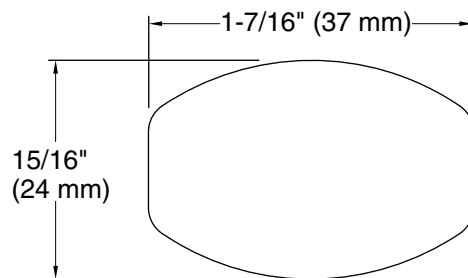

FEATURES

- Solid metal construction for durability and reliability
- Includes all hardware for installation
- Complements KALLISTA's transitional faucets and fixtures

SPECIFIED MODEL

Model	Description	Finishes		
P30800-00	Transitional Cabinet Knob	<input type="checkbox"/> CP Polished Chrome	<input type="checkbox"/> AD Nickel Silver	<input type="checkbox"/> 24K Polished Gold
		<input type="checkbox"/> AG Brushed Nickel	<input type="checkbox"/> W7 Black Nickel	<input type="checkbox"/> BCH Blush Bronze