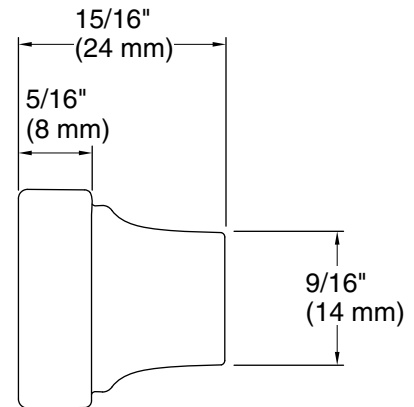

FEATURES

- Solid metal construction for durability and reliability
- Includes all hardware for installation
- Complements KALLISTA's transitional faucets and fixtures

SPECIFIED MODEL

Model	Description	Finishes		
P30800-00	Transitional Cabinet Knob	<input type="checkbox"/> CP Polished Chrome	<input type="checkbox"/> AD Nickel Silver	<input type="checkbox"/> 24K Polished Gold
		<input type="checkbox"/> AG Brushed Nickel	<input type="checkbox"/> W7 Black Nickel	<input type="checkbox"/> BCH Blush Bronze