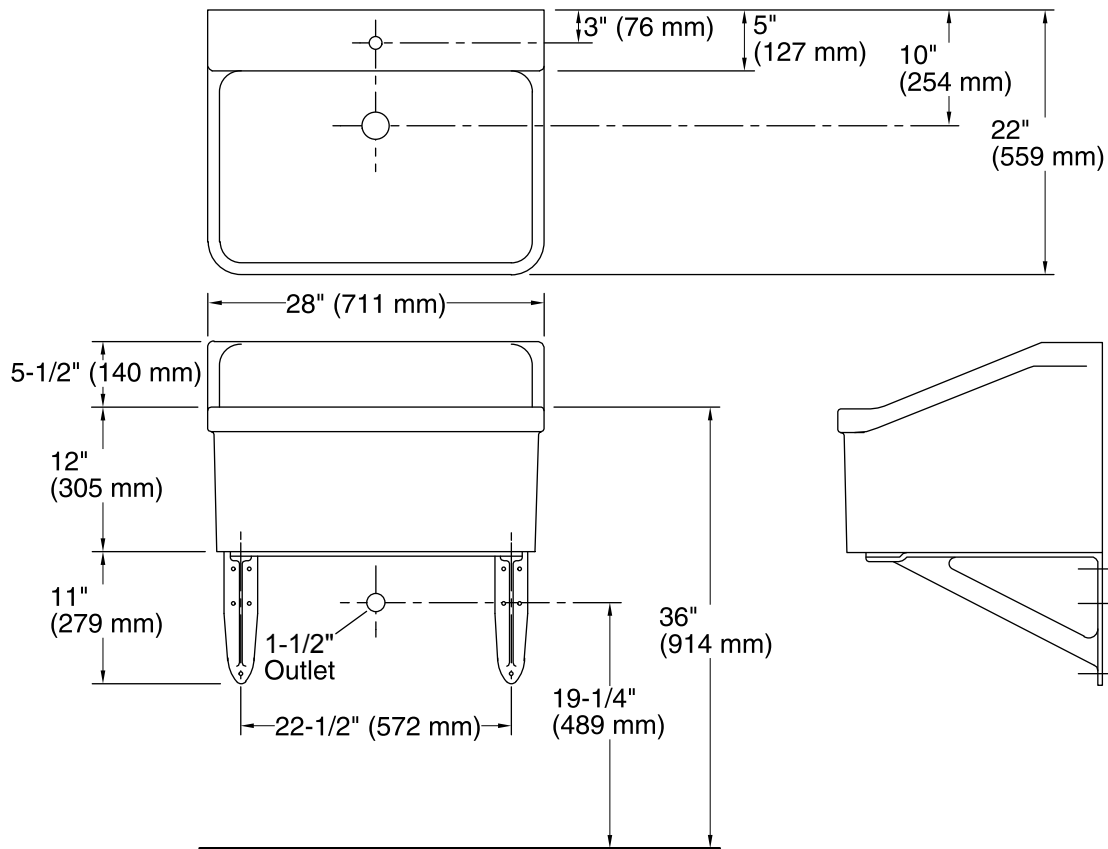

Features

- Single center hole drilled back ledge
- Constructed of vitreous china
- Premium material construction for durability and reliability
- 28" x 22"

Recommended Products/Accessories

K-1814-P Wall-Mount Sink Brackets
K-8820 Sink Drain and Strainer

Color tiles intended for reference only.

Color	Code	Description
-------	------	-------------

	0	White
--	---	-------

Technical Information

All product dimensions are nominal.

Bowl configuration:	Single
Installation:	Top-mount
Bowl area (Only):	Length: 26" (660 mm) Width: 16" (406 mm) Water depth: 11-1/8" (283 mm)
Number of deck holes:	1
Faucet hole(s):	1-3/8" (35 mm)
Drain hole:	2-1/4" (57 mm)