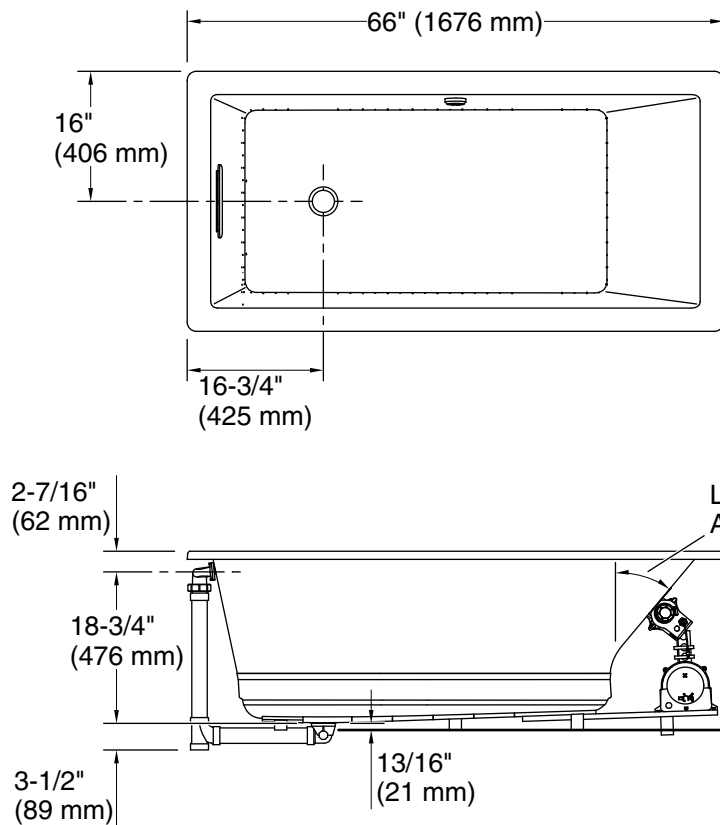

THE BOLD LOOK
OF **KOHLER**®

Underscore® Rectangle

66" x 32" Heated BubbleMassage™ air bath

K-1822-GH

No change in measurements if connected with drain illustrated. (K-7272)

Drop-in Rim Detail

Blower Motor Access
 20" (508 mm) W x 15" (381 mm) H Min

Blower:	120 V, 15 A, 60 Hz
Air bath:	120 V, 15 A, 60 Hz

Technical Information

All product dimensions are nominal.

Installation:	Drop-in, Undermount
Basin area, bottom:	44-1/2" x 22-5/16" (1130 mm x 567 mm)
Basin area, top:	59-5/8" x 25-1/2" (1514 mm x 648 mm)
Weight:	111 lbs (50.3 kg)
Minimum floor load:	50 lbs/ft ² (244.1 kg/m ²)
Water depth:	18" (457 mm)
Water capacity:	85.8 gal (324.8 L)
Cutout:	Drop-in, 64-1/2" x 30-1/2" (1638 mm x 775 mm)
Electrical component rating:	Blower: 120 V, 10 A, 60 Hz Air bath: 120 V, 5 A, 60 Hz
Blower speed:	Variable