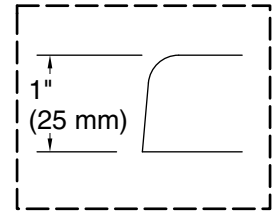

THE BOLD LOOK
OF **KOHLER**®

Underscore® Rectangle

66" x 32" Heated BubbleMassage™ air bath

K-1822-GH

No change in measurements if connected with drain illustrated. (K-7272)

Drop-in Rim Detail

Blower Motor Access
 20" (508 mm) W x 15" (381 mm) H Min