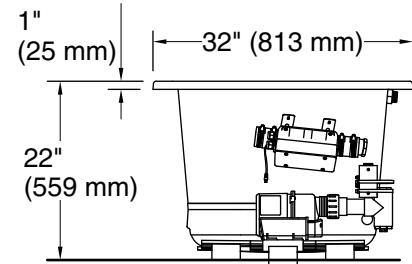

THE BOLD LOOK
OF **KOHLER**®

Underscore® Rectangle

66" x 32" Heated BubbleMassage™ air bath

K-1822-GH

No change in measurements if connected with drain illustrated. (K-7272)

Drop-in Rim Detail

Blower Motor Access
 20" (508 mm) W x 15" (381 mm) H Min

Blower:	120 V, 15 A, 60 Hz
Air bath:	120 V, 15 A, 60 Hz

Technical Information

All product dimensions are nominal.

Installation:	Drop-in, Undermount
Basin area, bottom:	44-1/2" x 22-5/16" (1130 mm x 567 mm)
Basin area, top:	59-5/8" x 25-1/2" (1514 mm x 648 mm)
Weight:	111 lbs (50.3 kg)
Minimum floor load:	50 lbs/ft ² (244.1 kg/m ²)
Water depth:	18" (457 mm)
Water capacity:	85.8 gal (324.8 L)
Cutout:	Drop-in, 64-1/2" x 30-1/2" (1638 mm x 775 mm)
Electrical component rating:	Blower: 120 V, 10 A, 60 Hz Air bath: 120 V, 5 A, 60 Hz
Blower speed:	Variable