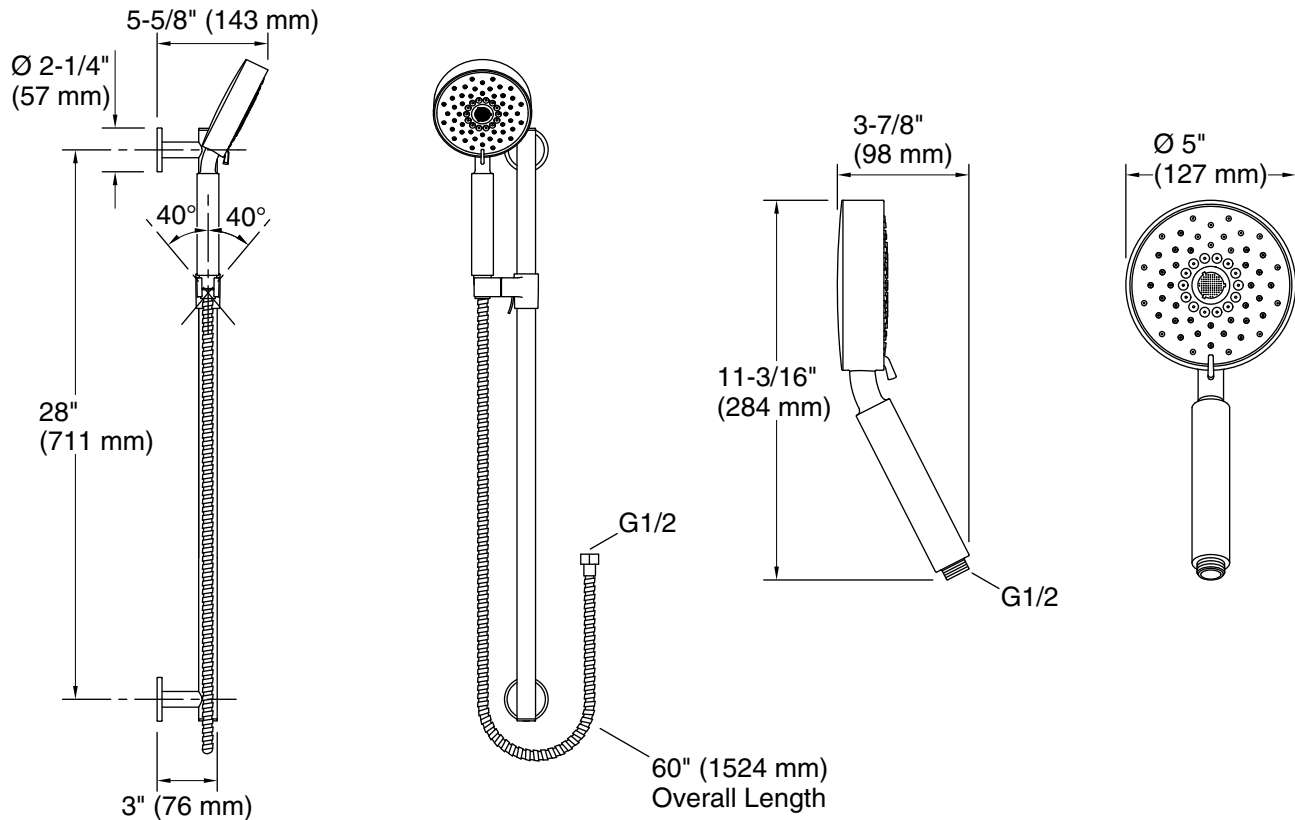

Features

- Includes Purist® 1.75-gpm multifunction handshower, 60" metal hose, 30" sidebar and contemporary sidebar trim
- Multifunction showerhead and handshower each have advanced spray engines to provide three experiences: full coverage, pulsating massage, and silk spray
- Full coverage spray produces an encompassing spray ideal for everyday use
- Pulsating massage spray targets sore muscles to ease away aches and pains
- Silk spray releases a dense, luxurious spray ideal for rinsing
- Thumb tab allows for a smooth transition between sprays
- Combination of balance, weight, grip, and angle makes this handshower comfortable and easy to use
- MasterClean™ sprayface features an easy-to-clean surface that withstands mineral buildup
- 1.75 gpm (6.6 lpm) flow rate.
- 30" sidebar features adjustable mounting brackets for installation flexibility
- Coordinates with Purist®, Stillness®, and Composed® faucets and accessories
- Features a nonpositive shutoff: water-saving pause mode to temporarily reduce water flow

Technical Information

All product dimensions are nominal.

Handshower:

| | |
|---------------------|--------------------------|
| Rated maximum flow: | 1.75 gal/min (6.6 l/min) |
| Pressure: | 45 psi (3.1 bar) |

Notes

Install this product according to the installation instructions.

IMPORTANT! The slide bar must be mounted to stud framing supports at both the top and bottom mounting locations. Plastic wall anchors will not support the slide bar. Do not use or depend on plastic wall anchors to attach the slide bar.