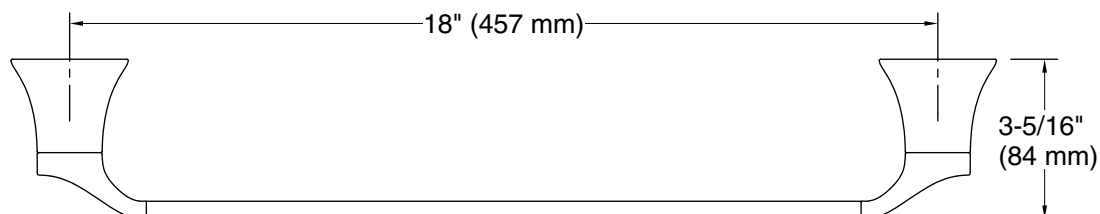

Features

- 18" (457 mm) bar.
- Coordinates with other products in the Simplicite collection.

Material

- Premium metal construction for durability and reliability.
- KOHLER finishes resist corrosion and tarnishing.

Technical Information

All product dimensions are nominal.

Material: Zinc

Notes

Install this product according to the installation instructions.