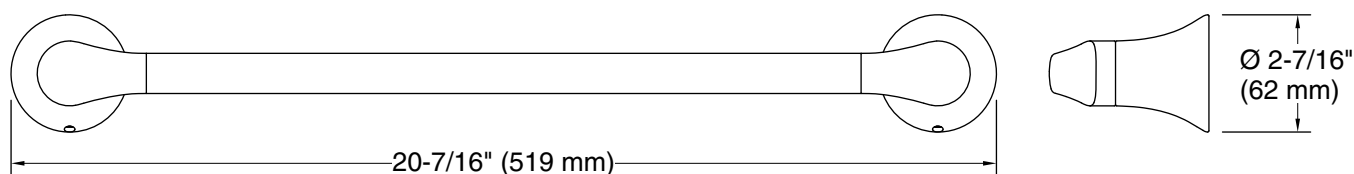

Features

- 18" (457 mm) bar.
- Coordinates with other products in the Simplicite collection.

Material

- Premium metal construction for durability and reliability.
- KOHLER finishes resist corrosion and tarnishing.

Technical Information

All product dimensions are nominal.

Material: Zinc

Notes

Install this product according to the installation instructions.