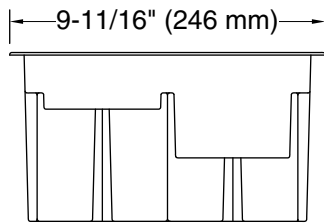

Technical Information

All product dimensions are nominal.

Material: Silicone