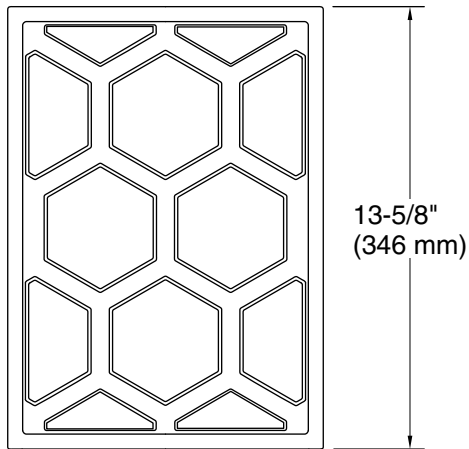

Technical Information

All product dimensions are nominal.

Material: Silicone