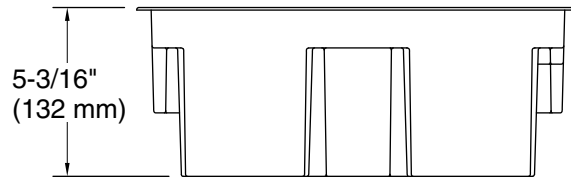

Technical Information

All product dimensions are nominal.

Material: Silicone