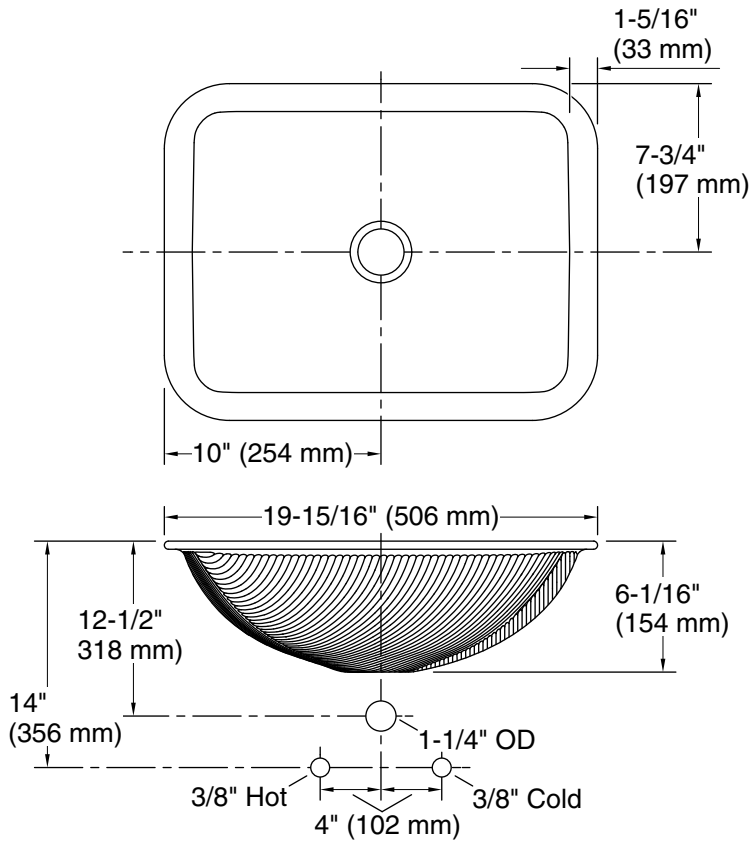

Color Code Description

 B11 Ice

Recommended ADA Installation

Technical Information

All product dimensions are nominal.

Bowl configuration:	Single
Installation:	Undermount
Min. base cabinet width:	13" (330 mm)
Bowl area (Only):	Length: 17-3/8" (441 mm) Width: 13" (330 mm) Bowl depth: 5-5/16" (135 mm) Water depth: 5-5/16" (135 mm)
Drain hole:	1-11/16" (43 mm)
Template:	Undermount, 1281904-7, required, included