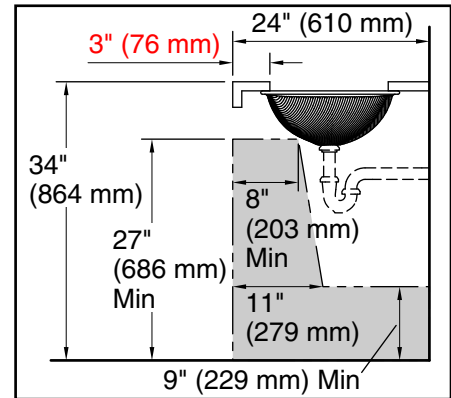

Color Code Description

 B11 Ice

Recommended ADA Installation

Technical Information

All product dimensions are nominal.

Bowl configuration:	Single
Installation:	Undermount
Min. base cabinet width:	13" (330 mm)
Bowl area (Only):	Length: 17-3/8" (441 mm) Width: 13" (330 mm) Bowl depth: 5-5/16" (135 mm) Water depth: 5-5/16" (135 mm)
Drain hole:	1-11/16" (43 mm)
Template:	Undermount, 1281904-7, required, included