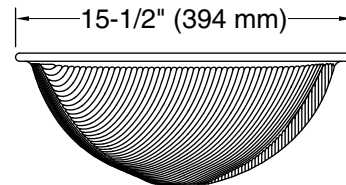

Color Code Description

 B11 Ice

Recommended ADA Installation

Technical Information

All product dimensions are nominal.

Bowl configuration:	Single
Installation:	Undermount
Min. base cabinet width:	13" (330 mm)
Bowl area (Only):	Length: 17-3/8" (441 mm) Width: 13" (330 mm) Bowl depth: 5-5/16" (135 mm) Water depth: 5-5/16" (135 mm)
Drain hole:	1-11/16" (43 mm)
Template:	Undermount, 1281904-7, required, included