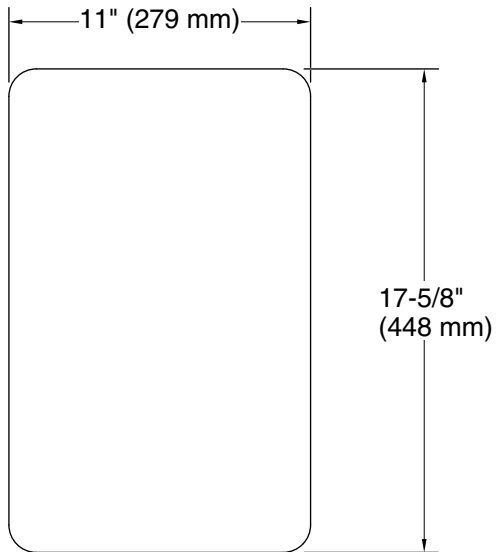

## Installation

- Cutting board rests on sink deck when sink is top-mounted or on countertop when undermounted

## Technical Information

All product dimensions are nominal.

Material: Wood