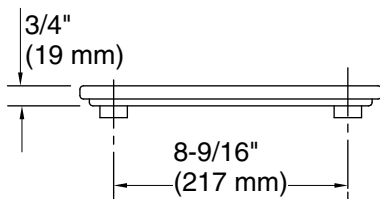

## Installation

- Cutting board rests on sink deck when sink is top-mounted or on countertop when undermounted

## Technical Information

All product dimensions are nominal.

Material: Wood