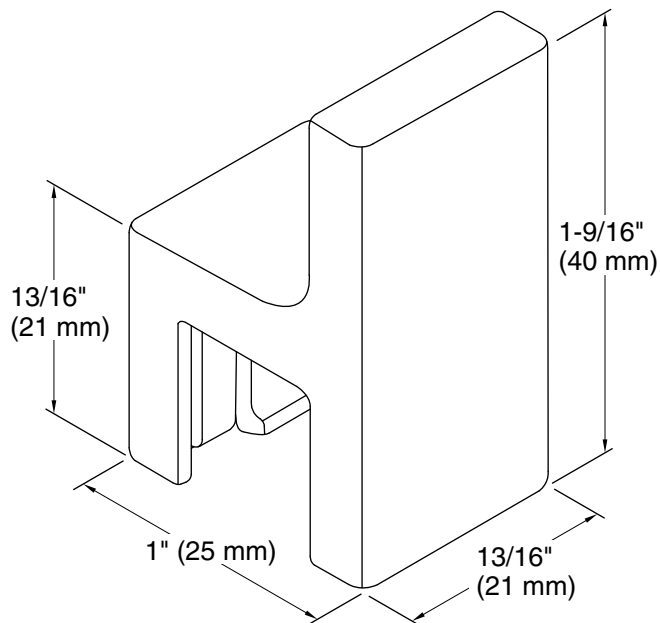

Technical Information

All product dimensions are nominal.

Material: Zinc

Notes

Install this product according to the installation instructions.

CAUTION: Risk of personal injury. Do not install these products in any area where they are likely to be used inadvertently as a grab bar or support bar. These products are not designed or intended for use as a grab bar or support bar.