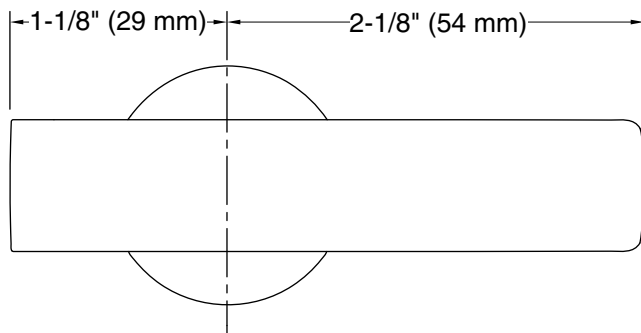

Technical Information

All product dimensions are nominal.

Material: Zinc, Stainless Steel