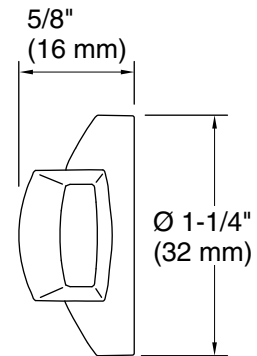

Santa Rosa™
Right-hand trip lever
K-30919-R

Features

- Right-hand Polished Chrome trip lever
- For use with K-30810-RA Santa Rosa™ toilet

Material

- Premium metal construction for durability and reliability
- KOHLER finishes resist corrosion and tarnishing

Codes/Standards

None Applicable

**KOHLER® One-Year Limited
Warranty**

See website for detailed warranty information.

Technical Information

All product dimensions are nominal.

Material: Zinc, Stainless Steel