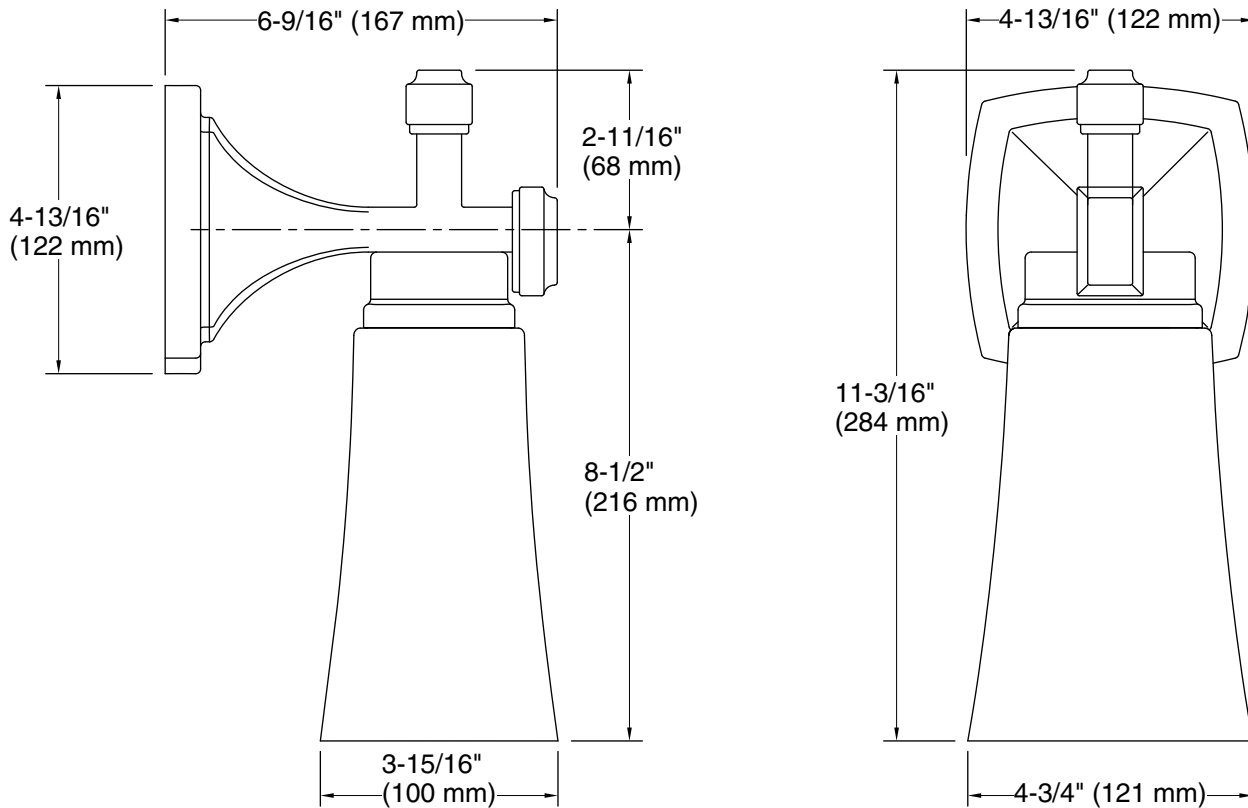

Required Electrical Service

One circuit required.

120 V, 60 Hz

Technical Information

All product dimensions are nominal.

Material: Steel, Glass, Aluminum, Zinc
Number of Lights: 1
Lighting Type: Socket-based
Socket Type: E-26 Medium
Number of Shades: 1
Shade Type: Glass - clear