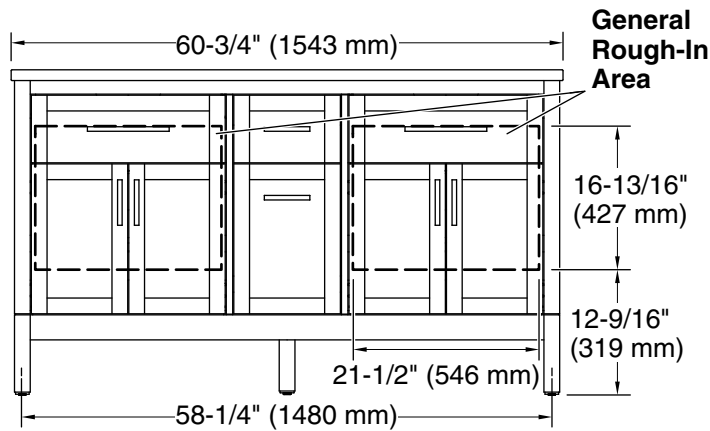

	0	White
	AGA	
	WEK	

Technical Information

All product dimensions are nominal.

Notes

Install this product according to the installation instructions.