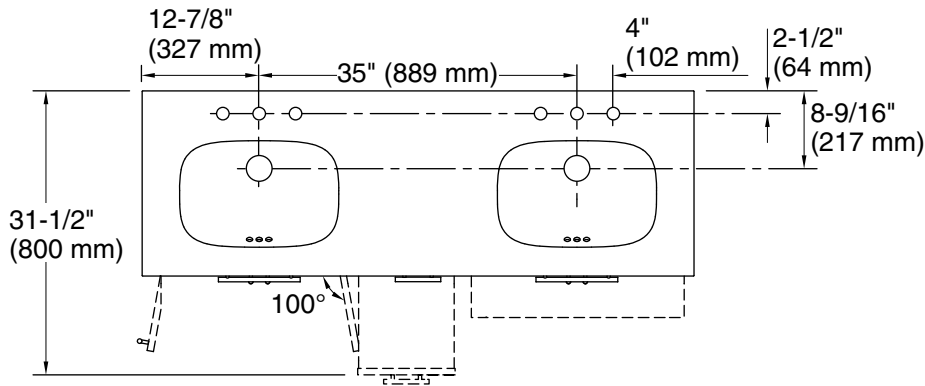

	0	White
	AGA	
	WEK	

Technical Information

All product dimensions are nominal.

Notes

Install this product according to the installation instructions.