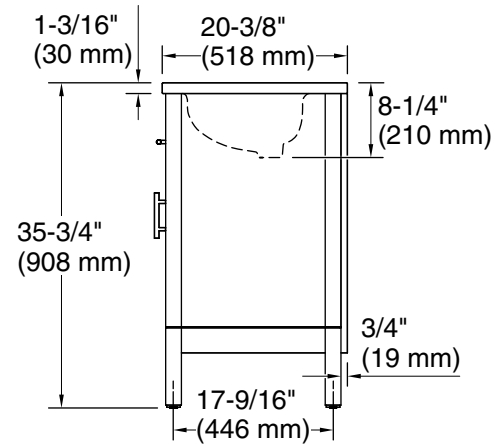

Hadron™

60" bathroom vanity cabinet with sinks and quartz top

K-39607-ASB

Features

- Set includes cabinet, precut quartz vanity top, sinks, cabinet hardware
- Convenient tilt-down drawers under each basin for storing smaller, frequently-used items
- Full-extension 14-3/4" (375 mm) drawers with soft-close side-mount slides
- Three-way adjustable slow-close door hinges for easy cabinet access
- 18-9/16" (471 mm) cabinet interior provides ample storage space
- 8" (203 mm) widespread faucet holes for each basin
- Faucets sold separately
- Some assembly required

	0	White
	AGA	
	WEK	

Technical Information

All product dimensions are nominal.

Notes

Install this product according to the installation instructions.