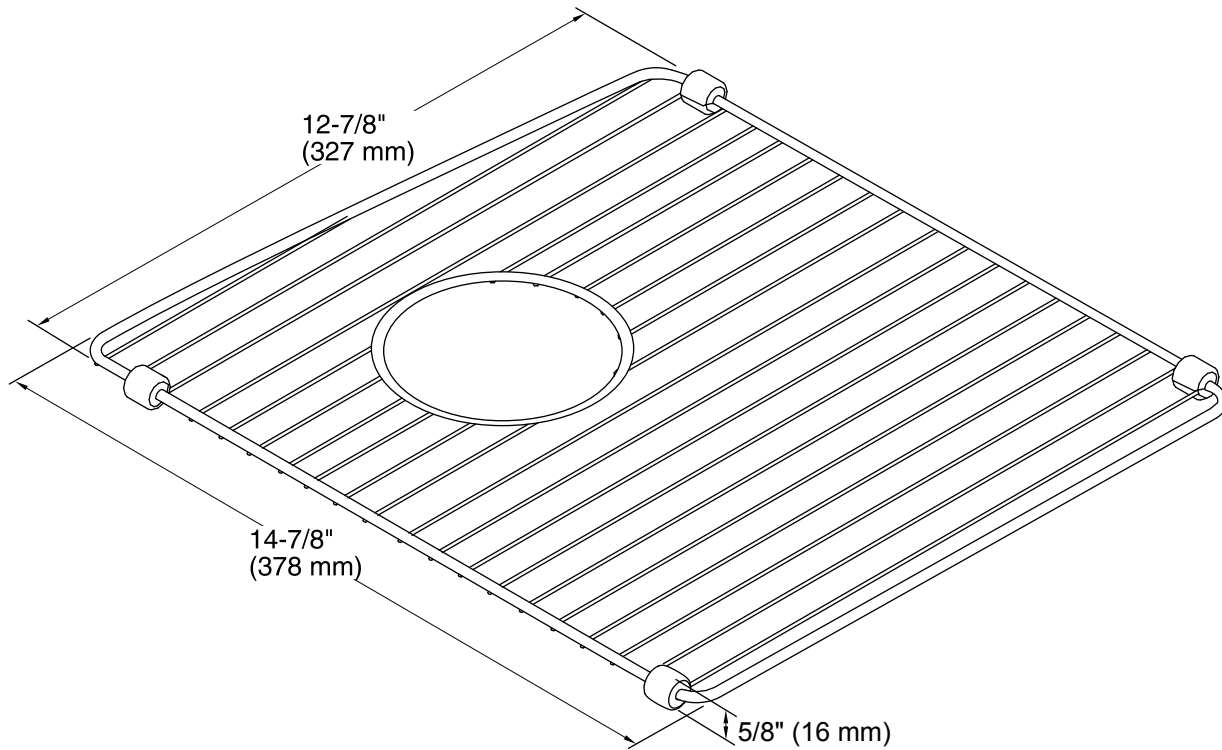

Technical Information

All product dimensions are nominal.

Material: Stainless Steel