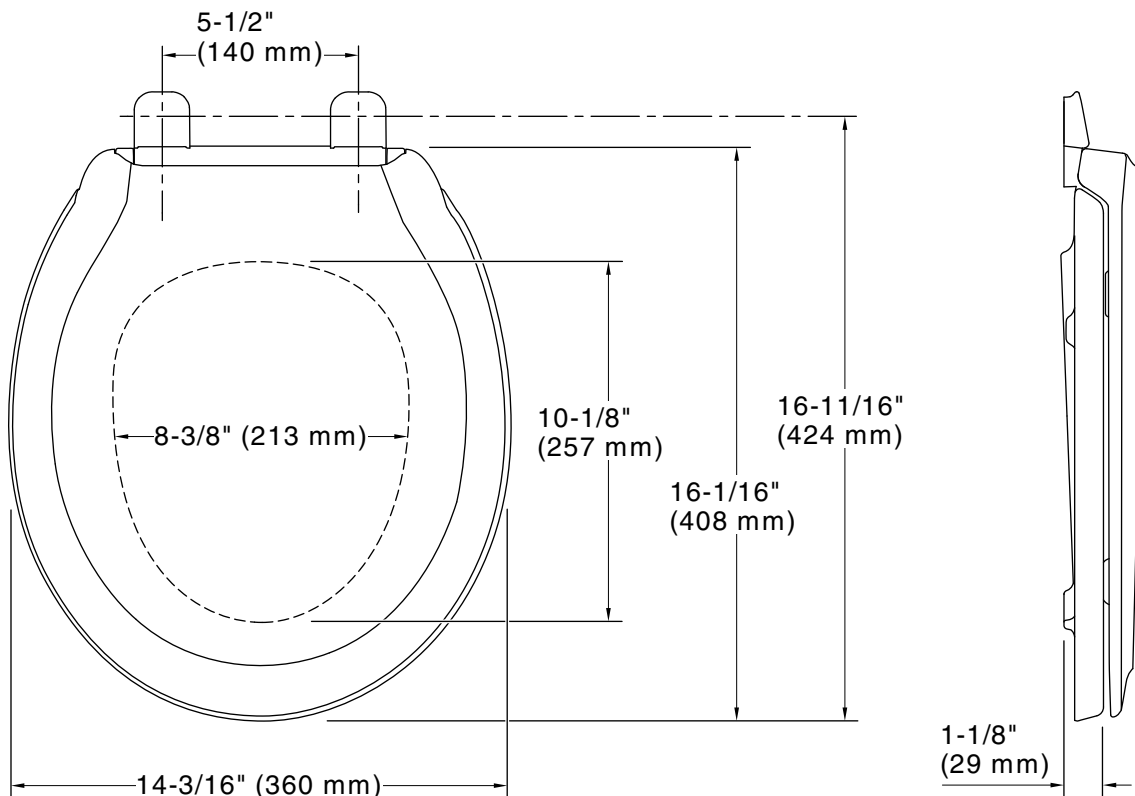

### Technical Information

All product dimensions are nominal.

Seat shape type: Round-front  
Seat front type: Closed-front  
Seat-mounting holes: 5-1/2" (140 mm)

1-800-4KOHLER (1-800-456-4537)

Kohler Co. reserves the right to make revisions without notice to product specifications.