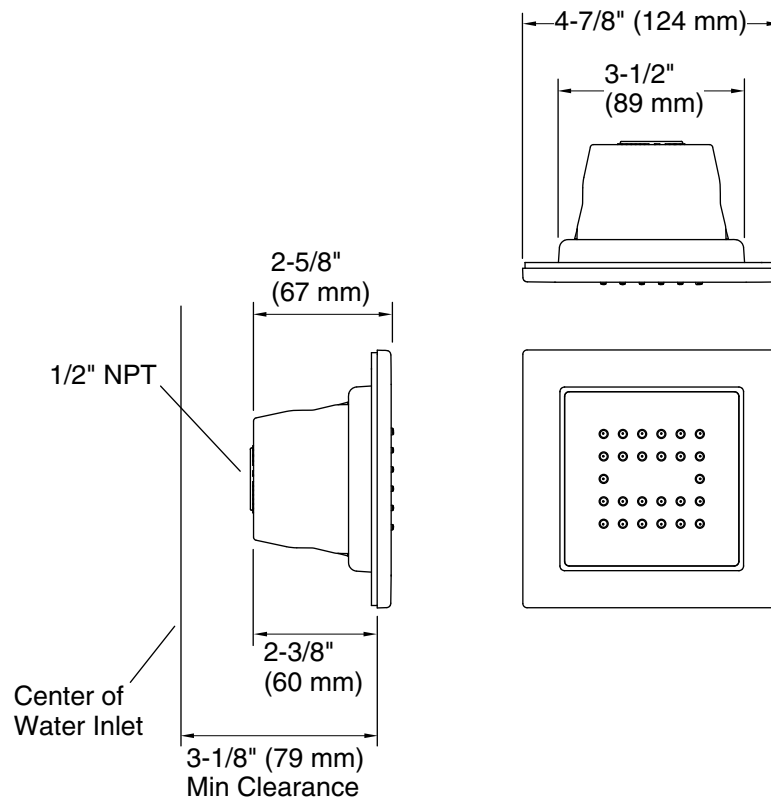

Features

- 1/2" NPT connections.
- 2.5 gallons (9.5 L) per minute maximum flow rate at 80 psi (552kPA)
- Available as a 54-nozzle with soothing spray [K-8002] or a 22-nozzle with stimulating spray [K-8003]
- Low profile design complements any décor.
- Fully adjustable, pivoting MasterClean™ sprayface.

Technical Information

All product dimensions are nominal.

Notes

Install this product according to the installation instructions.