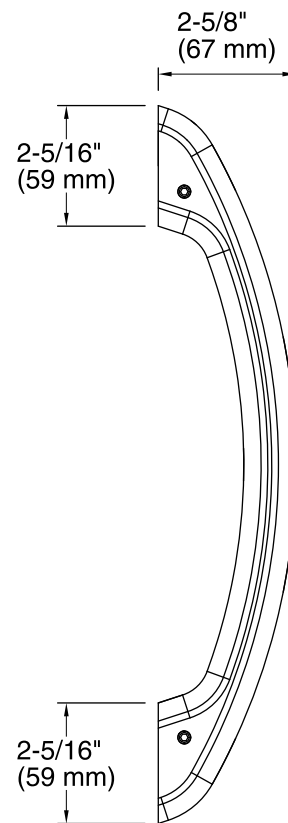

Vigora® Waterscape®

Grab Bars
K-9653

Features

- Set of two grab bars.
- Premium metal construction for durability and reliability.
- KOHLER finishes resist corrosion and tarnish.
- For use with K-1418, K-1375, K-1457, and K-856 whirlpools.

Color	Code	Description
	CP	Polished Chrome
	PB	Vibrant® Polished Brass
	BN	Vibrant® Brushed Nickel
	2BZ	Oil-Rubbed Bronze

Technical Information

All product dimensions are nominal.

Material: Metal

Notes

Install this product according to the installation guide.