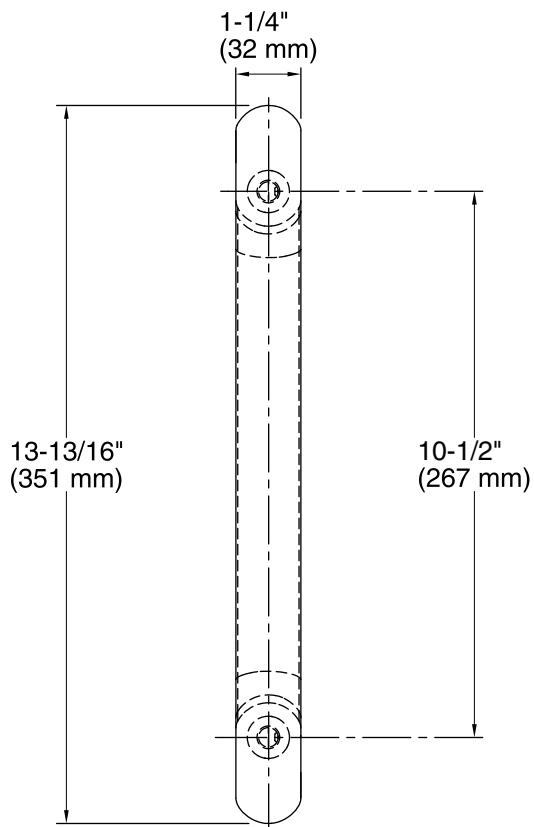

Color	Code	Description
	CP	Polished Chrome
	PB	Vibrant® Polished Brass
	BN	Vibrant® Brushed Nickel
	2BZ	Oil-Rubbed Bronze

Technical Information

All product dimensions are nominal.

Material: Metal

Notes

Install this product according to the installation guide.