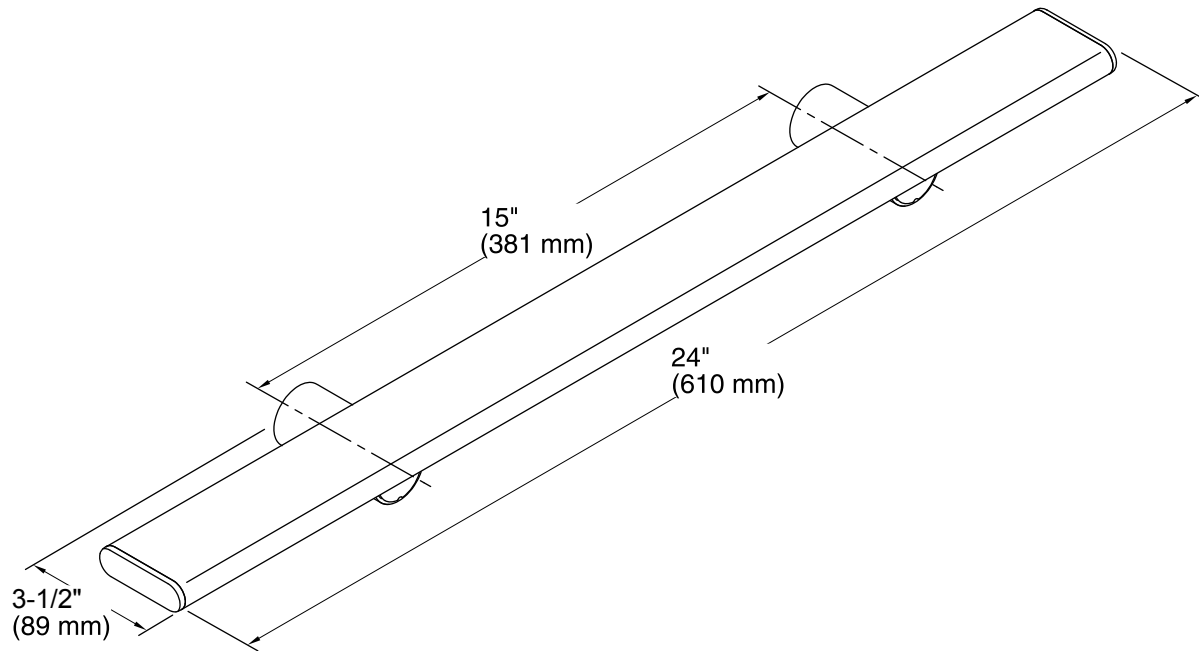

Technical Information

All product dimensions are nominal.

Material: Anodized Aluminum

Notes

Install this product according to the installation guide.

Requires 2x4 backing to be installed.