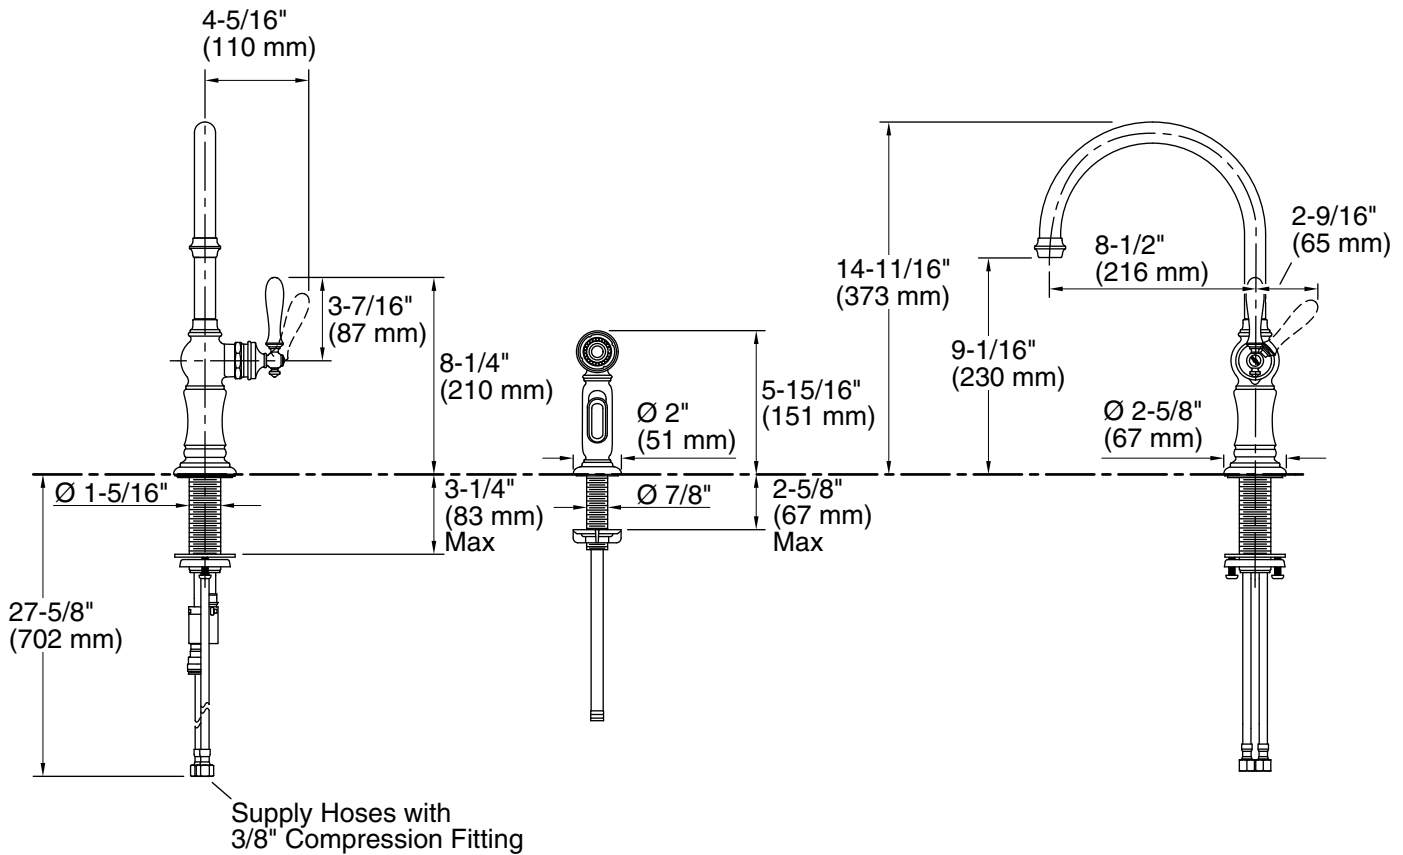

Technical Information

All product dimensions are nominal.

Spout:

Spout reach: 8-1/2" (216 mm)

Notes

Install this product according to the installation guide.

Meets all local plumbing codes for backflow prevention requirements.

ADA complaint for faucet handles only.

ADA, CSA B651 compliant when installed to the specific requirements of these regulations.