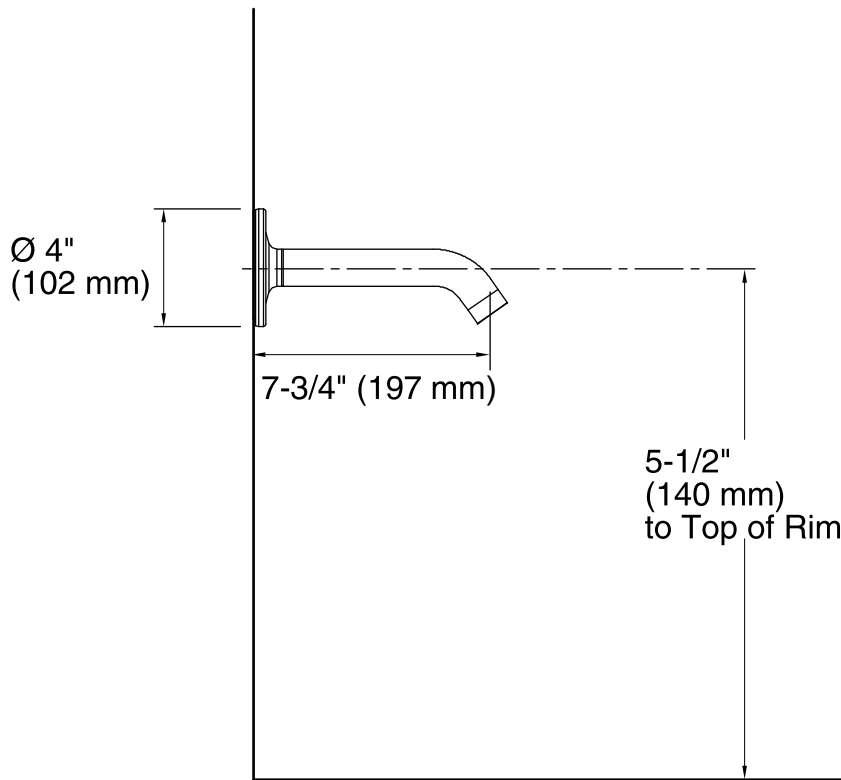

Color tiles intended for reference only.

Color	Code	Description
	CP	
	SN	
	BGD	Vibrant® Moderne Brushed Gold
	BN	Vibrant® Brushed Nickel
	BV	
	RGD	

Technical Information

All product dimensions are nominal.