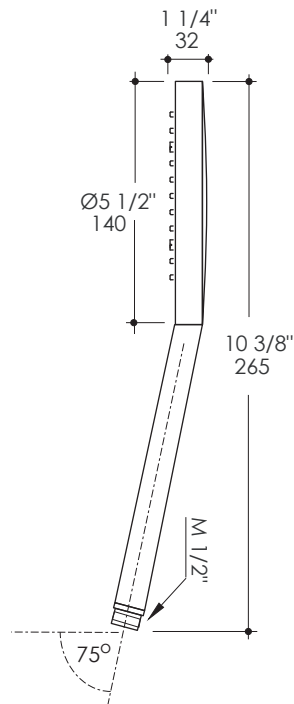

## Minimal Shower Head Item #0460

### Features:

- Hand-held round shower head with fixed jet
- Includes 59" flexible hose
- Hook and intake sold separately
- Easy-clean rubber nozzles
- Flow rate: 7.7 GPM Max at 60 PSI & 2.4 GPM
- Includes back flow preventer with flow regulator 2.5 GPM

### Recommended Accessories:

- Item #0170: Wall-mount round rail with hook for hand-held shower head
- Item #1573: Water intake

### Notes:

Drawings provided herein are meant to give the user an idea of the product and are not made to scale. The size in inches is rounded up to the nearest  $1/16''$ .

LACAVA is committed to the highest level of customer service. Please feel free to contact us at 1-888-522-2823 (toll free) or by email at [info@lacava.com](mailto:info@lacava.com) for technical assistance or any general inquiries.