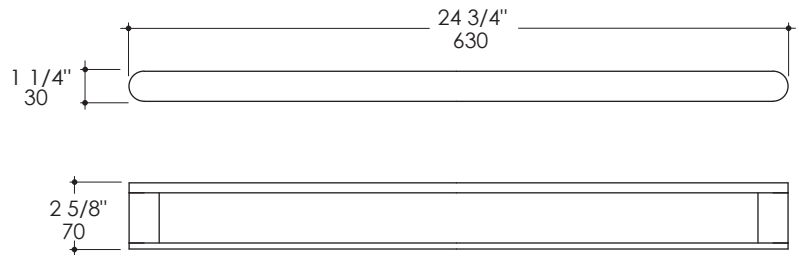

Tre Towel Bar Item #2802

Features:

- Wall-mount towel bar
- Brass construction
- Includes mounting hardware

Finish Options:

CR - Polished Chrome

Product Specifications:

Notes:

Drawings provided herein are meant to give the user an idea of the product and are not made to scale. The size in inches is rounded up to the nearest $1/16$ ".