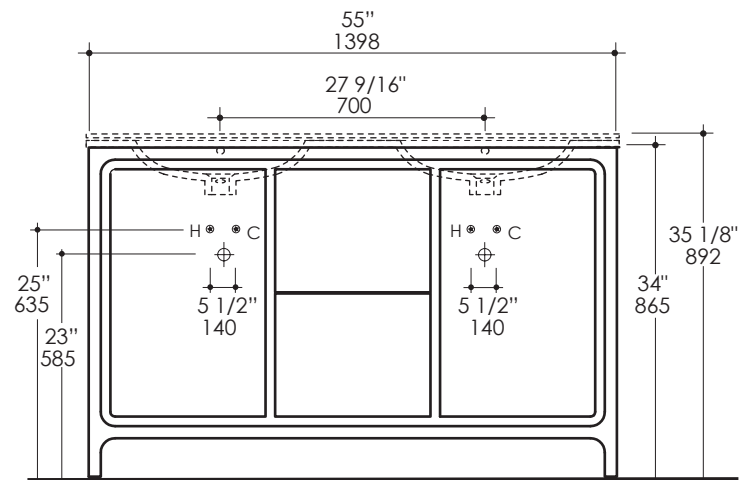

AQUATRE Vanity Item #8071C

Features:

- Free-standing undercounter wood vanity
- Two center drawers and two side doors
- Soft close drawer slides and concealed European hinges
- Lavatory top #8071 sold separately
- Customizable (please request a quote)
- Two-tone finishes are premium and must be specified in detail
- Handmade in USA
- Manufactured with low VOC finishes and wood from renewable forests

Recommended Accessories:

- Item #8071: Double-bowl porcelain lavatory with an overflow
- Recommended oversized European drain (i.e. item #7100-12 or 7100-16OF)
- Finish options: White (-001)
- Faucet hole options: None, One, Two, or Three in 8" Spread

Product Specifications:

Notes:

Drawings provided herein are meant to give the user an idea of the product and are not made to scale. The size in inches is rounded up to the nearest 1/16". Slight variances can often occur with porcelain and woodwork. Therefore, LACAVA will not be held responsible for any cutouts, countertops, or furniture made without the actual product or template from LACAVA. Differences in color, grain, appearance and texture are inherent in all natural woodwork, and should be expected. Variances in these qualities are not deemed manufacturing defects, and will not be accepted as valid reasons to return or exchange any LACAVA woodwork. Plumbing specifications are only a guideline and may need to be altered based on the application.