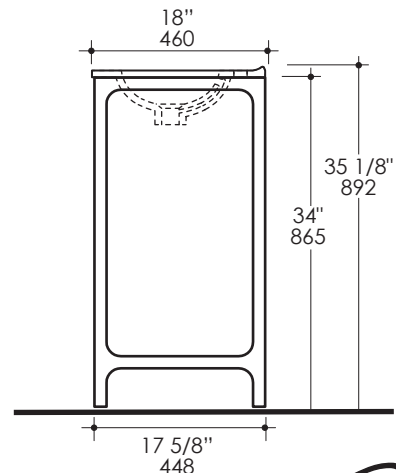

AQUATRE Vanity Item #8071C

Features:

- Free-standing undercounter wood vanity
- Two center drawers and two side doors
- Soft close drawer slides and concealed European hinges
- Lavatory top #8071 sold separately
- Customizable (please request a quote)
- Two-tone finishes are premium and must be specified in detail
- Handmade in USA
- Manufactured with low VOC finishes and wood from renewable forests

Recommended Accessories:

- Item #8071: Double-bowl porcelain lavatory with an overflow
- Recommended oversized European drain (i.e. item #7100-12 or 7100-16OF)
- Finish options: White (-001)
- Faucet hole options: None, One, Two, or Three in 8" Spread

Product Specifications:

Notes:

Drawings provided herein are meant to give the user an idea of the product and are not made to scale. The size in inches is rounded up to the nearest 1/16". Slight variances can often occur with porcelain and woodwork. Therefore, LACAVA will not be held responsible for any cutouts, countertops, or furniture made without the actual product or template from LACAVA. Differences in color, grain, appearance and texture are inherent in all natural woodwork, and should be expected. Variances in these qualities are not deemed manufacturing defects, and will not be accepted as valid reasons to return or exchange any LACAVA woodwork. Plumbing specifications are only a guideline and may need to be altered based on the application.