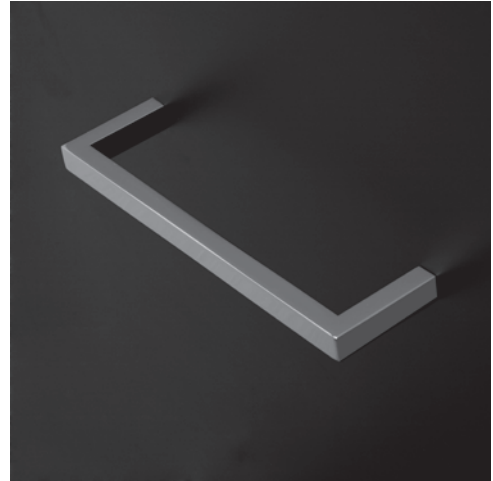

Flash Towel Bar Item #L201

Features:

- Wall-mount towel bar
- Plated brass construction
- Includes mounting hardware

Finish Options:

- CR - Polished Chrome
- PN - Polished Nickel
- NI - Brushed Nickel
- BG - Brushed Gold
- 44 - Matte Black

Product Specifications:

Notes:

Drawings provided herein are meant to give the user an idea of the product and are not made to scale. The size in inches is rounded up to the nearest 1/16".

LACAVA is committed to the highest level of customer service. Please feel free to contact us at 1-888-522-2823 (toll free) or by email at info@lacava.com for technical assistance or any general inquiries.