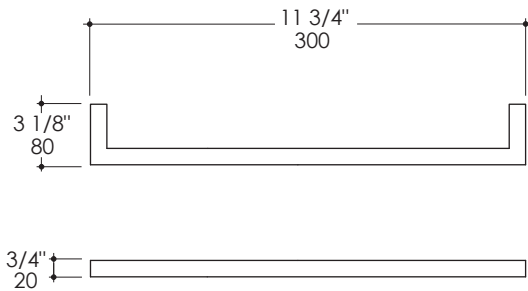

Flash Towel Bar Item #L201

Features:

- Wall-mount towel bar
- Plated brass construction
- Includes mounting hardware

Finish Options:

- CR - Polished Chrome
- PN - Polished Nickel
- NI - Brushed Nickel
- BG - Brushed Gold
- 44 - Matte Black

Product Specifications:

Notes:

Drawings provided herein are meant to give the user an idea of the product and are not made to scale. The size in inches is rounded up to the nearest 1/16".

LACAVA is committed to the highest level of customer service. Please feel free to contact us at 1-888-522-2823 (toll free) or by email at info@lacava.com for technical assistance or any general inquiries.