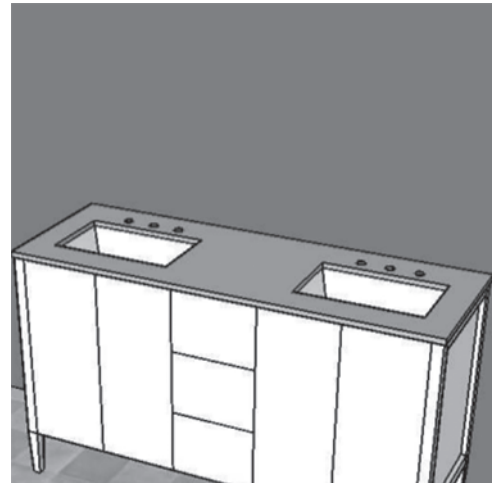

## LUNAROSSA Countertop Item # Z505T

### Features:

- Countertop for Vanity #Z505 with a cut-out for sink #5062UN
- Available in Stone, Quartz and Solid Surface

### Faucet Hole Options:

- 00 - None
- 01 - One - centered behind each sink
- 02 - Two, center and right - centered behind each sink
- 03 - Three in 8" spread - centered behind each sink