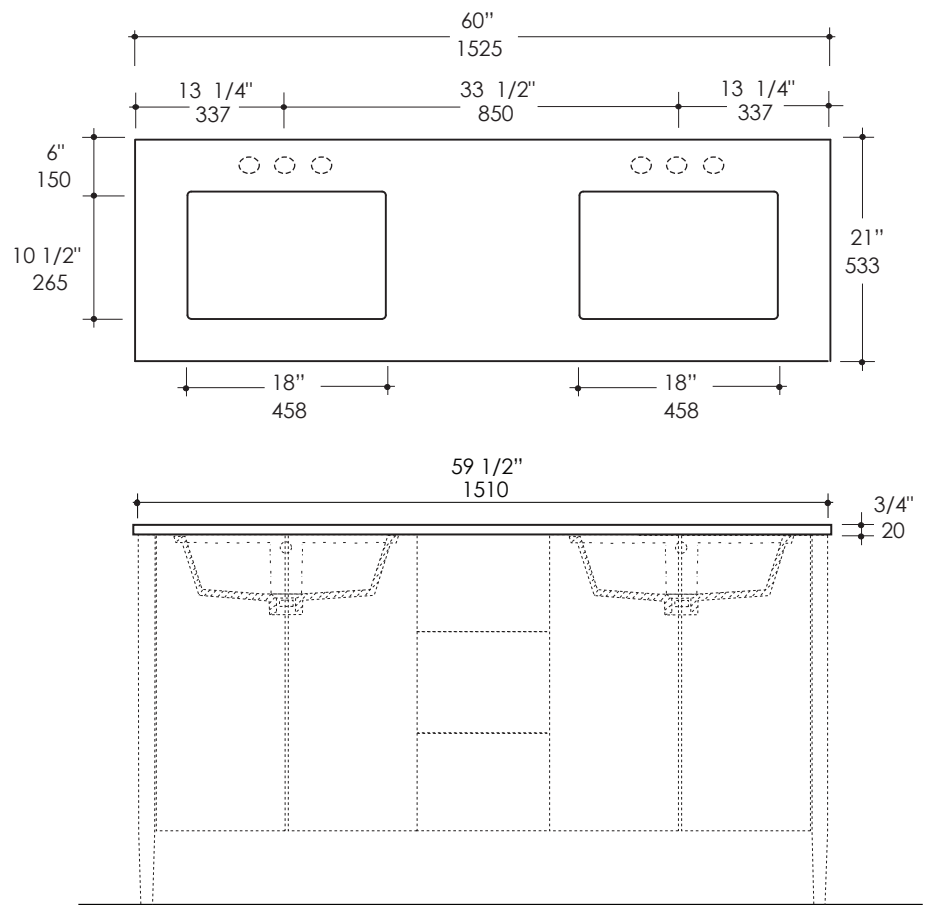

### Faucet Hole Options:

- 00 - None
- 01 - One - centered behind each sink
- 02 - Two, center and right - centered behind each sink
- 03 - Three in 8" spread - centered behind each sink

### Product Specifications:

Notes:  
 Drawings provided herein are meant to give the user an idea of the product and are not made to scale. The size in inches is rounded up to the nearest 1/16". Slight variances can often occur with porcelain and woodwork. Therefore, LACAVA will not be held responsible for any cutouts, countertops, or furniture made without the actual product or template from LACAVA. Differences in color, grain, appearance and texture are inherent in all natural woodwork, and should be expected. Variances in these qualities are not deemed manufacturing defects, and will not be accepted as valid reasons to return or exchange any LACAVA woodwork. Plumbing specifications are only a guideline and may need to be altered based on the application.  
 Product specifications are not binding to the manufacturer and can be changed without notice at any time. Please refer to your shipment for product final sizes.