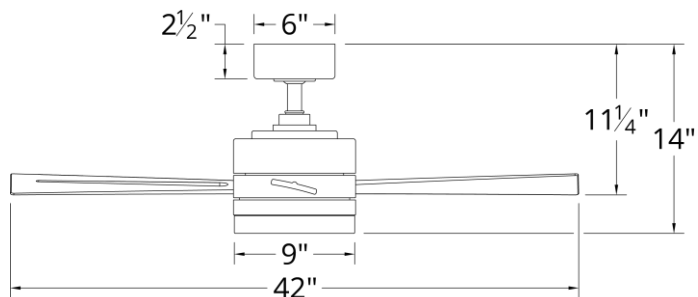

WYND 42" Ceiling Fan
FR-W1801-42L

MODERN FORMS
SMART FANS

PRODUCT DESCRIPTION

Transitional style meets smart technology with this versatile smart fan available in four weather-resistant finishes as well as a 316 marine-grade stainless steel for harsh outdoor climates. The 42 inches is ideal for bedrooms, patios and breakfast nooks while the 52 inches works great in living rooms and medium-sized spaces. The LED luminaire, powered by WAC, takes this design from beautiful to brilliant. Connect with our exclusive Modern Forms app for even more life enhancements.

SPECIFICATIONS

- **Construction:** Aluminum
- **Blade:** 13° Pitch, 42" sweep, ABS
- **Downrod:** 1" O.D. x 4.5"H included
- **Mounting Slope:** Up to 30°
- **Lead Wire:** 80"
- **Hanging Weight:** 15.5 lbs
- **Total Power:** 44.5W
- **Standards:** ETL/cETL Wet Location listed

FEATURES

- 6 fan speeds through both Summer and Winter Modes
- Silent DC motor
- Optional LED light kit included
- Includes RF wall control
- Additional RF wall control for 3, 4-way control sold separately
- Compatible with Modern Forms app

LIGHT KIT PERFORMANCE

- **Light Source:** LED
- **Light Wattage:** 19.5W
- **Dimming:** Integrated
- **Color Temperature:** 3000K (2700K / 3500K options available)
- **Rated Life:** 50,000 Hours
- **Standards:** Title 24 JA8-2016 Compliant

ESTIMATED AIR PERFORMANCE

- **Airflow:** 4722 cubic ft per minute on high
- **Power:** 25 watts on high
- **Airflow Efficiency:** 192 cubic ft per minute per watt
- **Revolutions Per Minute:** 210 RPMs on high

WIRELESS PERFORMANCE

- **RF Pairing Distance:** Up to 30 ft from fan
- **Wi-Fi Range:** Up to 150 ft*

ORDER NUMBER

Model	LED Lumens	Delivered Lumens	Housing	Blade
FR-W1801-42L	1600	846	BZ <i>Bronze</i>	<i>Bronze</i>
			GH <i>Graphite</i>	WG <i>Weathered Gray</i>
			MW <i>Matte White</i>	<i>Matte White</i>
			SS <i>Stainless Steel</i>	<i>Stainless Steel</i>

Example: **FR-W1801-42L-GH/MW**

For 2700K add "-27"; 3500K add "-35" before the finish: **FR-W1801-42L-27-BZ**

*Results may vary based on application and surroundings.

modernforms.com
Phone (866) 810.6615
Fax (800) 526.2585

Headquarters/Eastern Distribution Center
44 Harbor Park Drive
Port Washington, NY 11050

Central Distribution Center
1600 Distribution Ct
Lithia Springs, GA 30122

Western Distribution Center
1750 Archibald Avenue
Ontario, CA 91760